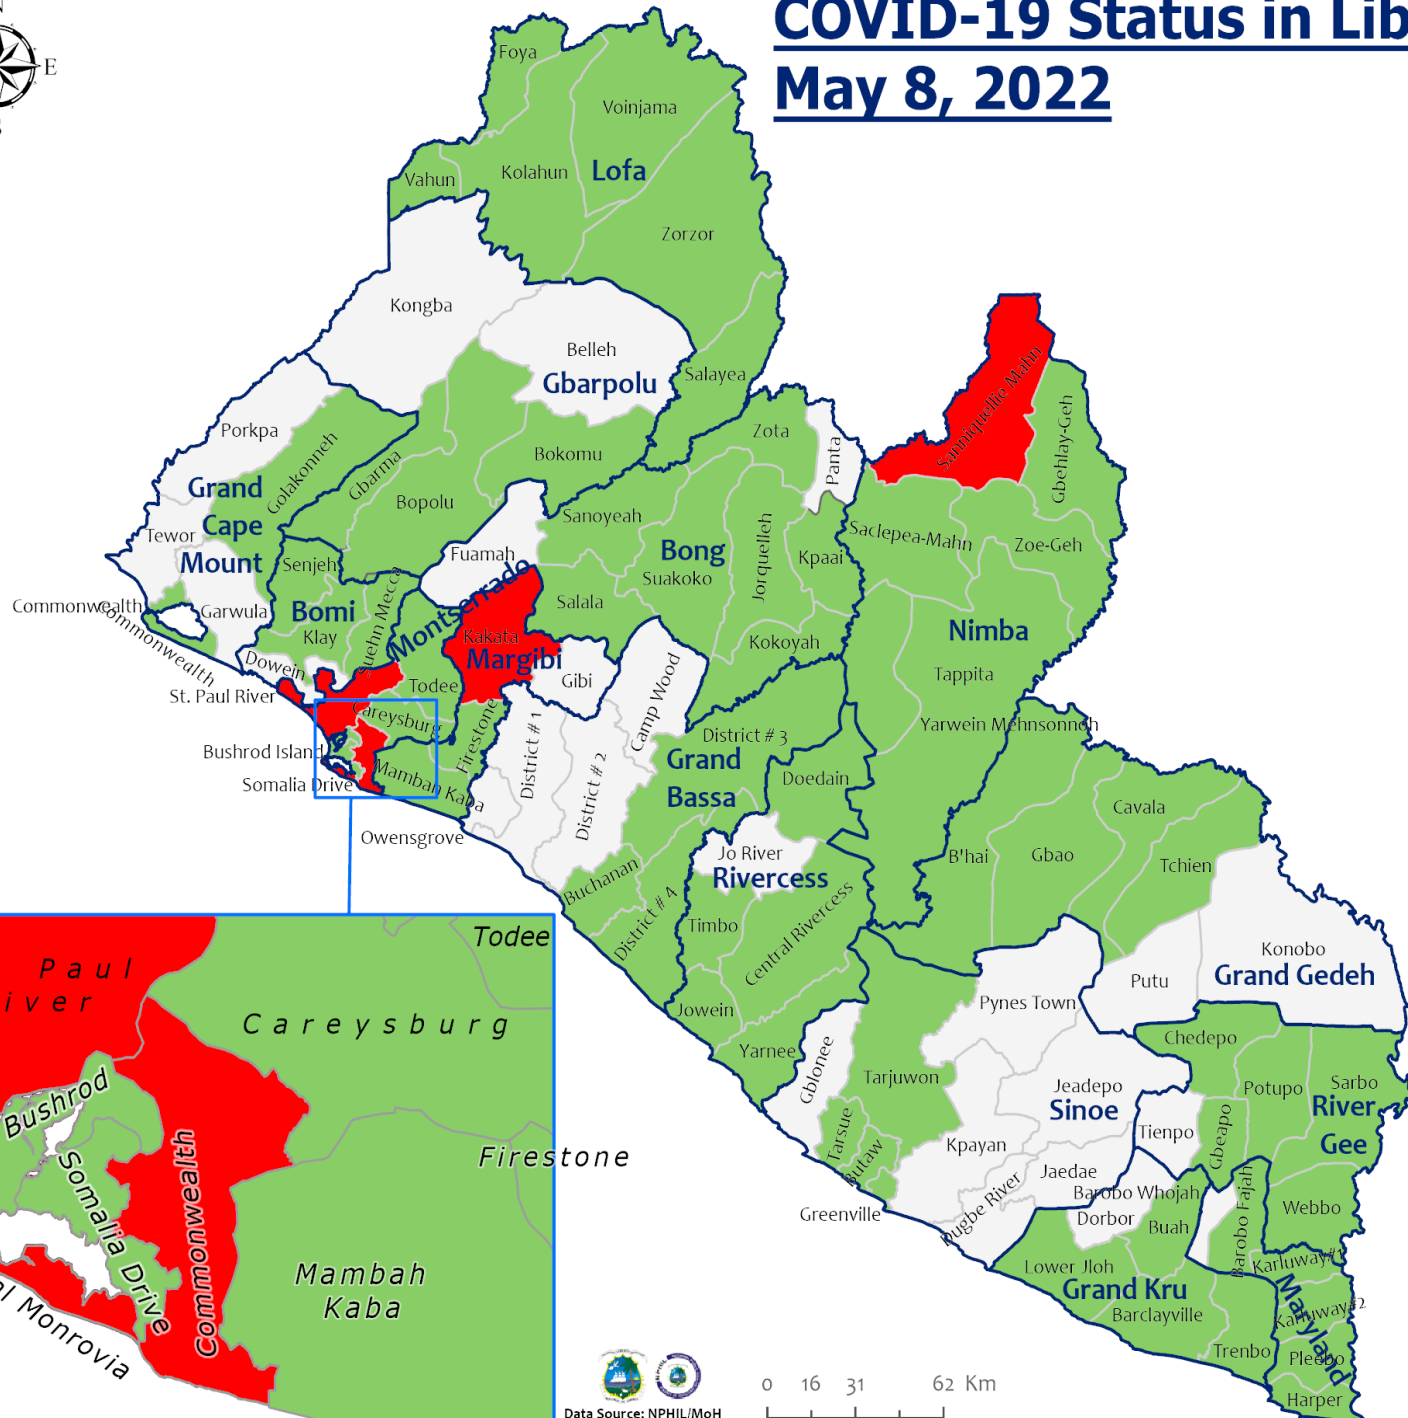

Daily and Cumulative Healthcare Worker (HCW) COVID-19 Cases and Deaths by County, Liberia, 16 March 2020 – 8 May 2022

County	New Suspected & High Risk Cases (Alive)			New Suspect Death	Laboratory Confirmed Cases	Confirmed Cases on Contact List	CUMULATIVE CASES (ALIVE & DEAD)	
	Suspect	High Risk	Total				Confirmed	Deaths
Bomi	0	0	0	0	0	0	19	0
Bong	0	0	0	0	0	0	30	4
Gbarpolu	0	0	0	0	0	0	1	1
Grand Bassa	0	0	0	0	0	0	26	0
Grand Gedeh	0	0	0	0	0	0	2	0
Grand Kru	0	0	0	0	0	0	14	0
Grand Cape Mount	0	0	0	0	0	0	0	0
Lofa	0	0	0	0	0	0	30	0
Margibi	0	0	0	0	0	0	22	1
Maryland	0	0	0	0	0	0	39	0
Montserrado	0	0	0	0	0	0	172	2
Nimba	0	0	0	0	0	0	30	0
Rivercess	0	0	0	0	0	0	6	0
River Gee	0	0	0	0	0	0	10	0
Sinoe	0	0	0	0	0	0	3	0
NATIONAL	0	0	0	0	0	0	404	8

Total Cases: 7,451

Affected Counties	Cumulative Cases
Montserrado	5,757
Maryland	359
Margibi	298
Nimba	240
Lofa	165
Bong	149
Grand Bassa	109
River Gee	69
Bomi	64
Grand Gedeh	63
Gbarpolu	62
Grand Cape Mount	61
Grand Kru	26
Rivercess	16
Sinoe	13