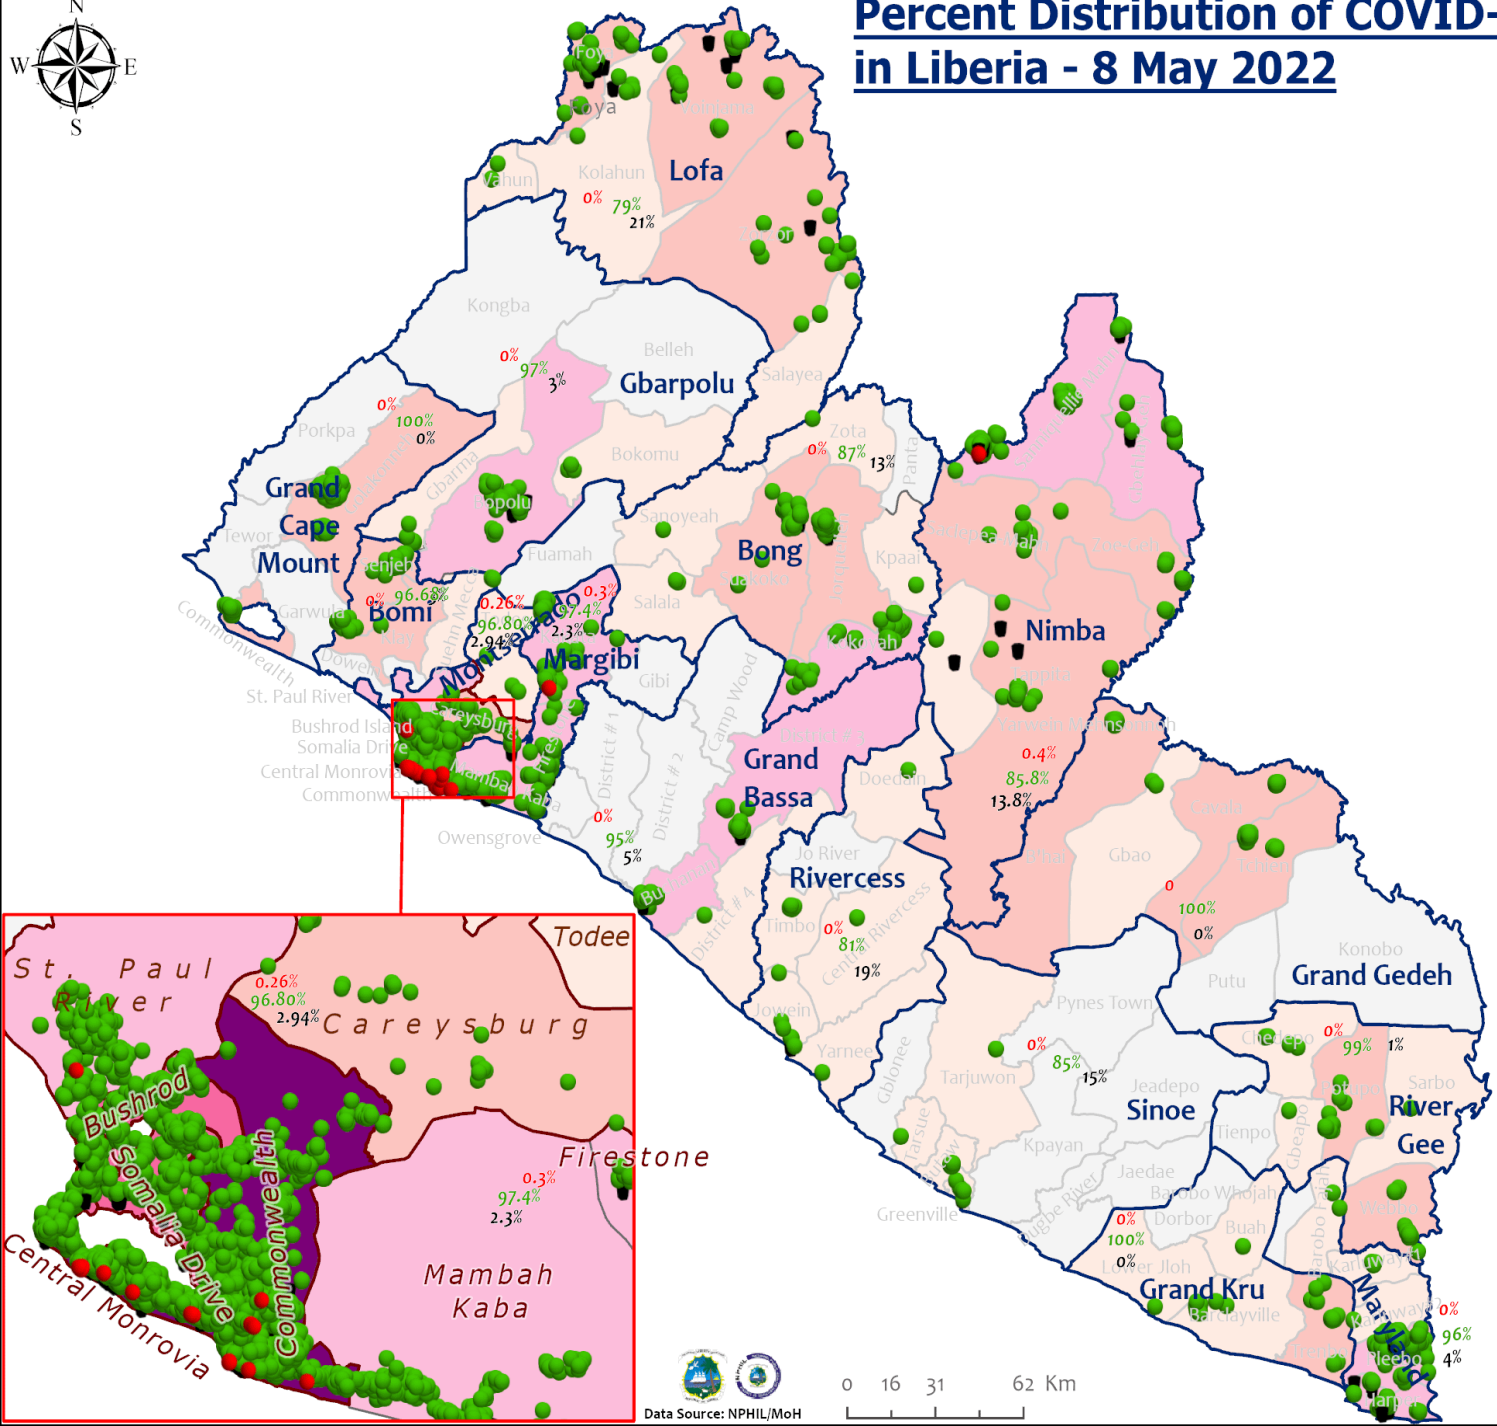

Total Cases: 7,451

Affected Counties	Cumulative Cases
Montserrado	5,757
Maryland	359
Margibi	298
Nimba	240
Lofa	165
Bong	149
Grand Bassa	109
River Gee	69
Bomi	64
Grand Gedeh	63
Gbarpolu	62
Grand Cape Mount	61
Grand Kru	26
Rivercess	16
Sinoe	13

Legend

Case Status

- ★ New confirmed case
- Confirmed cases

Cases / District

- 0
- 1-10
- 11-50
- 51-500
- 501-1000
- 1001-1500
- 1501-2000

Percent Distribution of COVID-19 Cases by Status in Liberia - 8 May 2022

Total Cases: 7,451

Affected Counties	Cumulative Cases
Montserrado	5,757
Maryland	359
Margibi	298
Nimba	240
Lofa	165
Bong	149
Grand Bassa	109
River Gee	69
Boni	64
Grand Gedeh	63
Gbarpolu	62
Grand Cape	61
Mount	61
Grand Kru	26
Rivercess	16
Sinoe	13