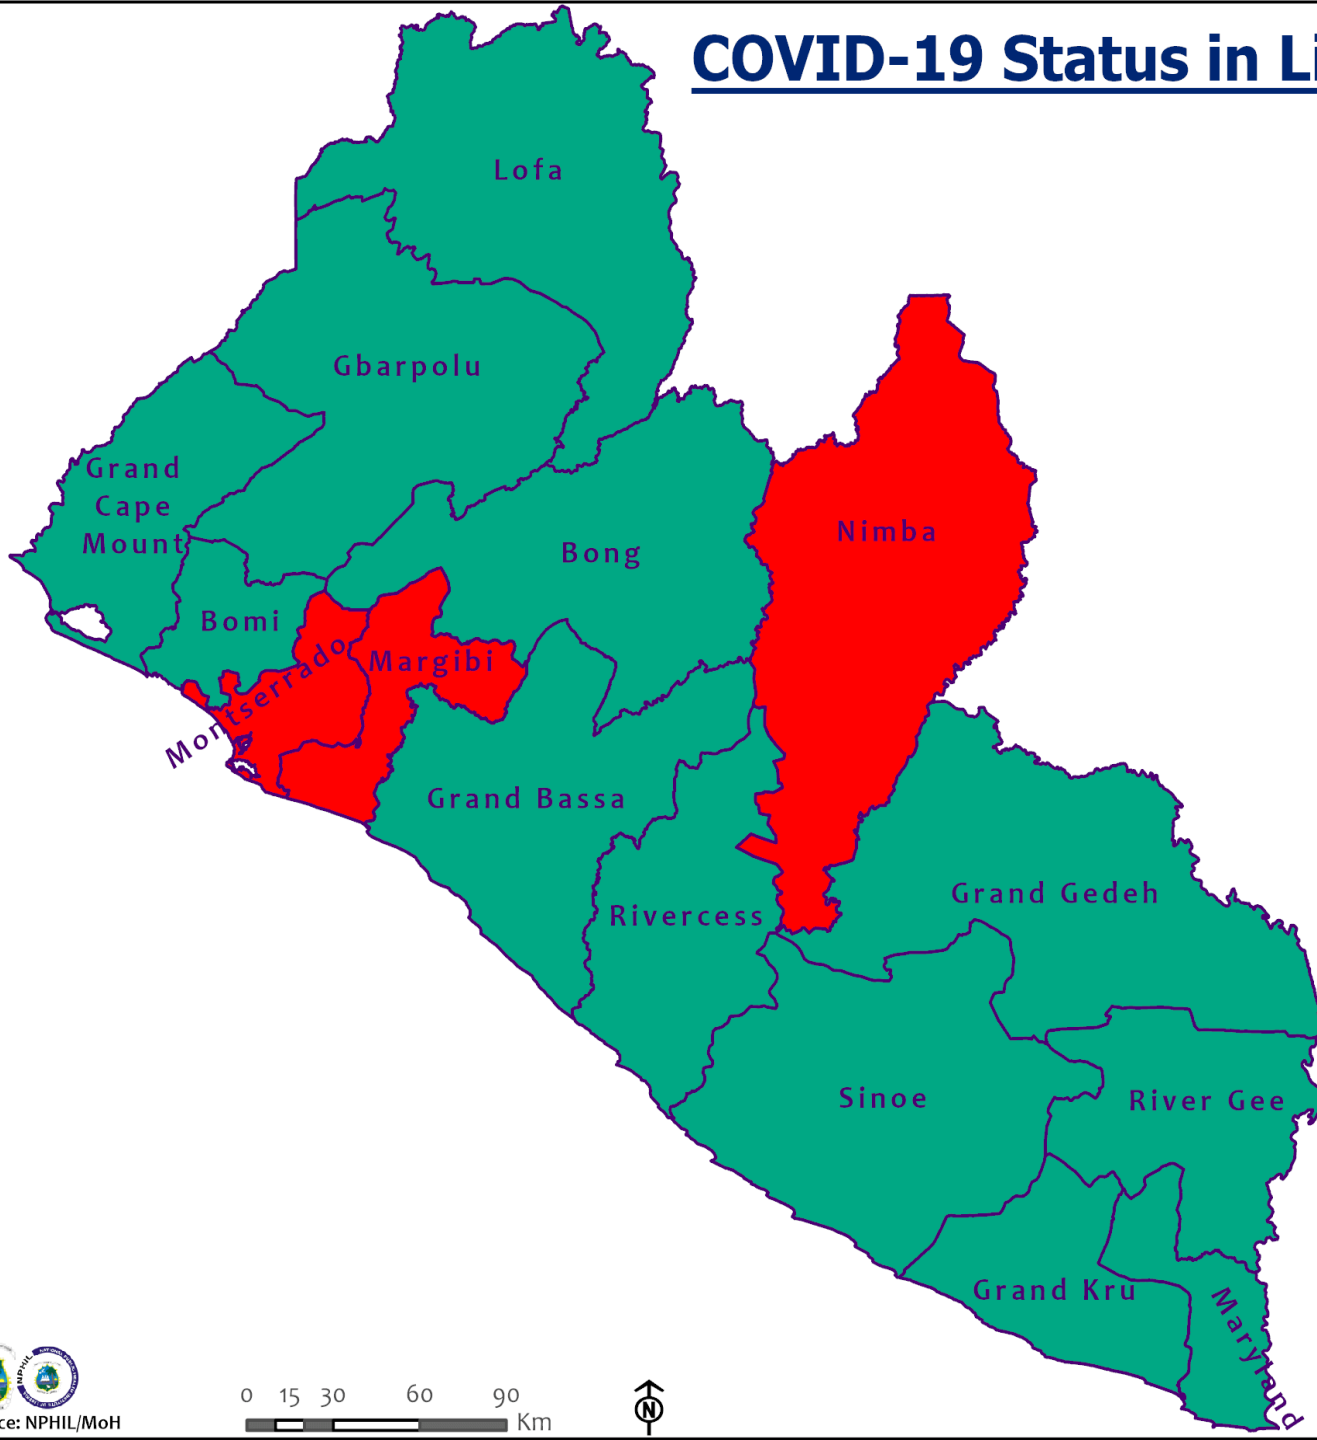

COVID-19 Status in Liberia by County

May 8, 2022

Legend

County Status

- Preparedness
- 14-Day Countdown
- Response