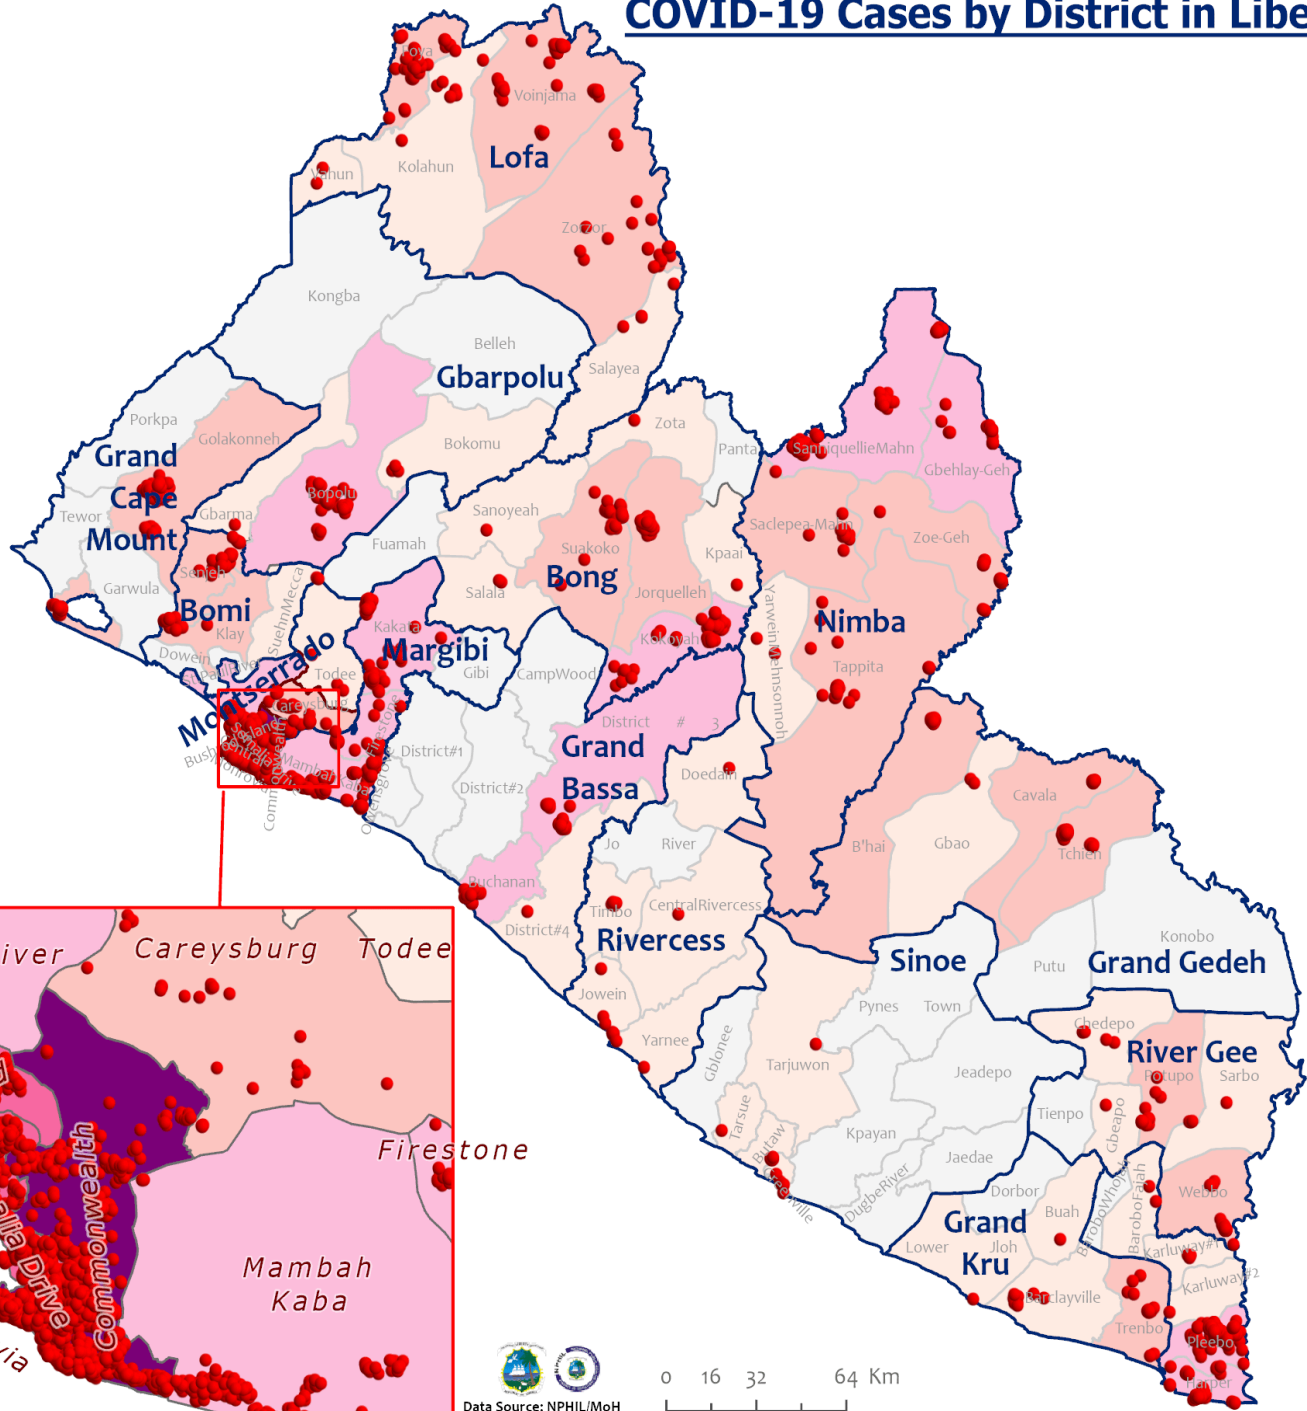

Total Cases: 7,451

Affected Counties	Cumulative Cases
Montserrado	5,757
Maryland	359
Margibi	298
Nimba	240
Lofa	165
Bong	149
Grand Bassa	109
River Gee	69
Bomi	64
Grand Gedeh	63
Gbarpolu	62
Grand Cape Mount	61
Grand Kru	26
Rivercess	16
Sinoe	13

Total cumulative cases:
7,451

Total active cases:
17

Total new cases:
0

Legend
 Number of Cases

- 1 - 50
- 51 - 100
- 101 - 200
- 201 - 500
- 501 - 6000

Cumulative cases
 Active cases
 New cases

0 (0) (0)

COVID-19 Cases by District in Liberia - May 8, 2022

Total Cases: 7,451

Affected Counties	Cumulative Cases
Montserrado	5,757
Maryland	359
Margibi	298
Nimba	240
Lofa	165
Bong	149
Grand Bassa	109
River Gee	69
Boni	64
Grand Gedeh	63
Gbarpolu	62
Grand Cape	61
Mount	61
Grand Kru	26
Rivercess	16
Sinoe	13