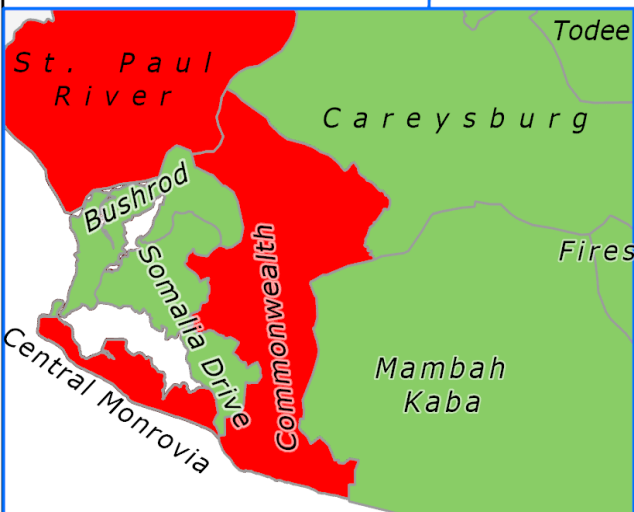

COVID-19 Status in Liberia by District

May 8, 2022

Total Cases: 7,451

Affected Counties	Cumulative Cases
Montserrado	5,757
Maryland	359
Margibi	298
Nimba	240
Lofa	165
Bong	149
Grand Bassa	109
River Gee	69
Bomi	64
Grand Gedeh	63
Gbarpolu	62
Grand Cape Mount	61
Grand Kru	26
Rivercess	16
Sinoe	13

Legend

District Status

- Never had a case
- Back from recovery or first time with active case(s)
- With active case(s)
- With recovered cases only