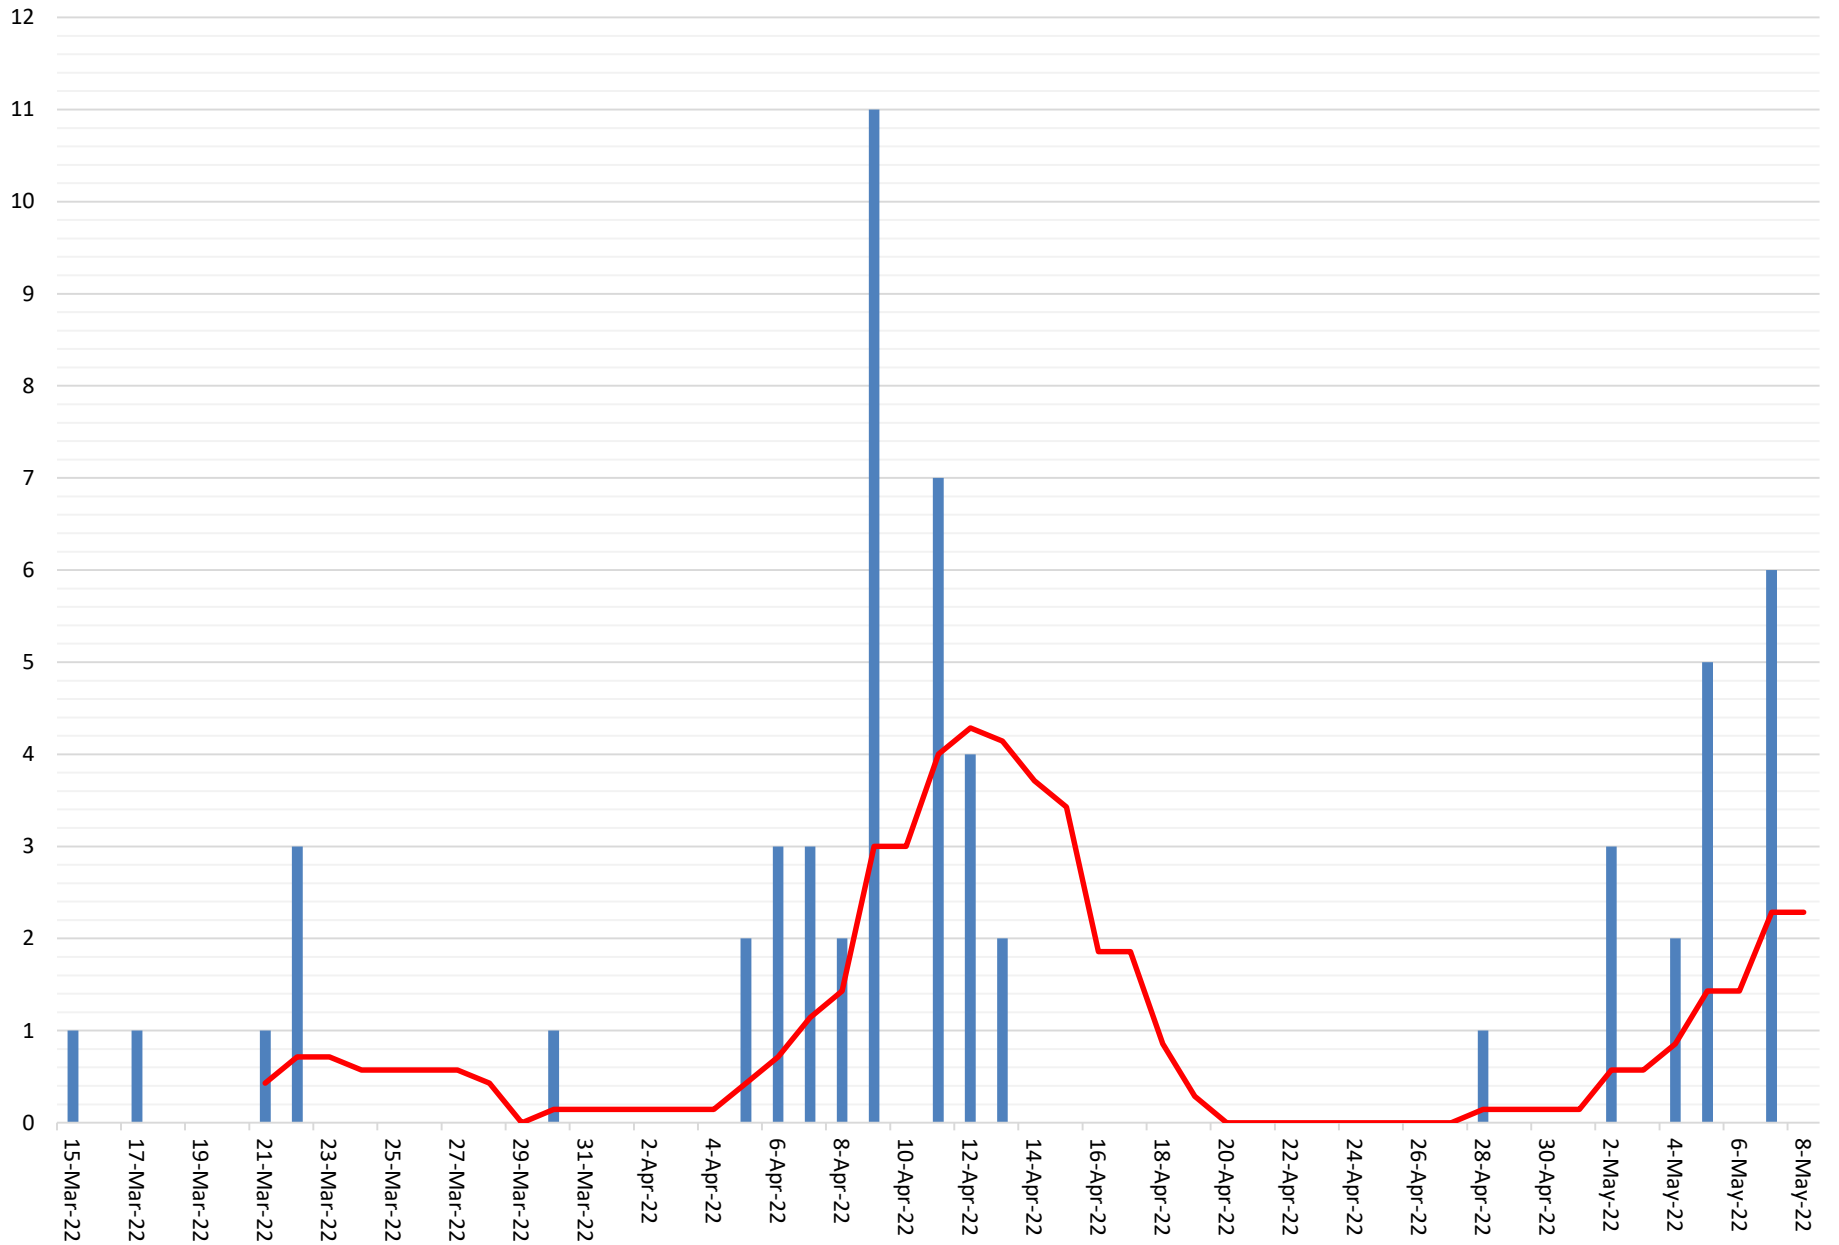

Daily and Cumulative Healthcare Worker (HCW) COVID-19 Cases and Deaths by County, Liberia, 16 March 2020 – 8 May 2022

County	New Suspected & High Risk Cases (Alive)			New Suspect Death	Laboratory Confirmed Cases	Confirmed Cases on Contact List	CUMULATIVE CASES (ALIVE & DEAD)	
	Suspect	High Risk	Total				Confirmed	Deaths
Bomi	0	0	0	0	0	0	19	0
Bong	0	0	0	0	0	0	30	4
Gbarpolu	0	0	0	0	0	0	1	1
Grand Bassa	0	0	0	0	0	0	26	0
Grand Gedeh	0	0	0	0	0	0	2	0
Grand Kru	0	0	0	0	0	0	14	0
Grand Cape Mount	0	0	0	0	0	0	0	0
Lofa	0	0	0	0	0	0	30	0
Margibi	0	0	0	0	0	0	22	1
Maryland	0	0	0	0	0	0	39	0
Montserrado	0	0	0	0	0	0	172	2
Nimba	0	0	0	0	0	0	30	0
Rivercess	0	0	0	0	0	0	6	0
River Gee	0	0	0	0	0	0	10	0
Sinoe	0	0	0	0	0	0	3	0
NATIONAL	0	0	0	0	0	0	404	8

Covid-19 Daily Cases & 7 Days Moving Average