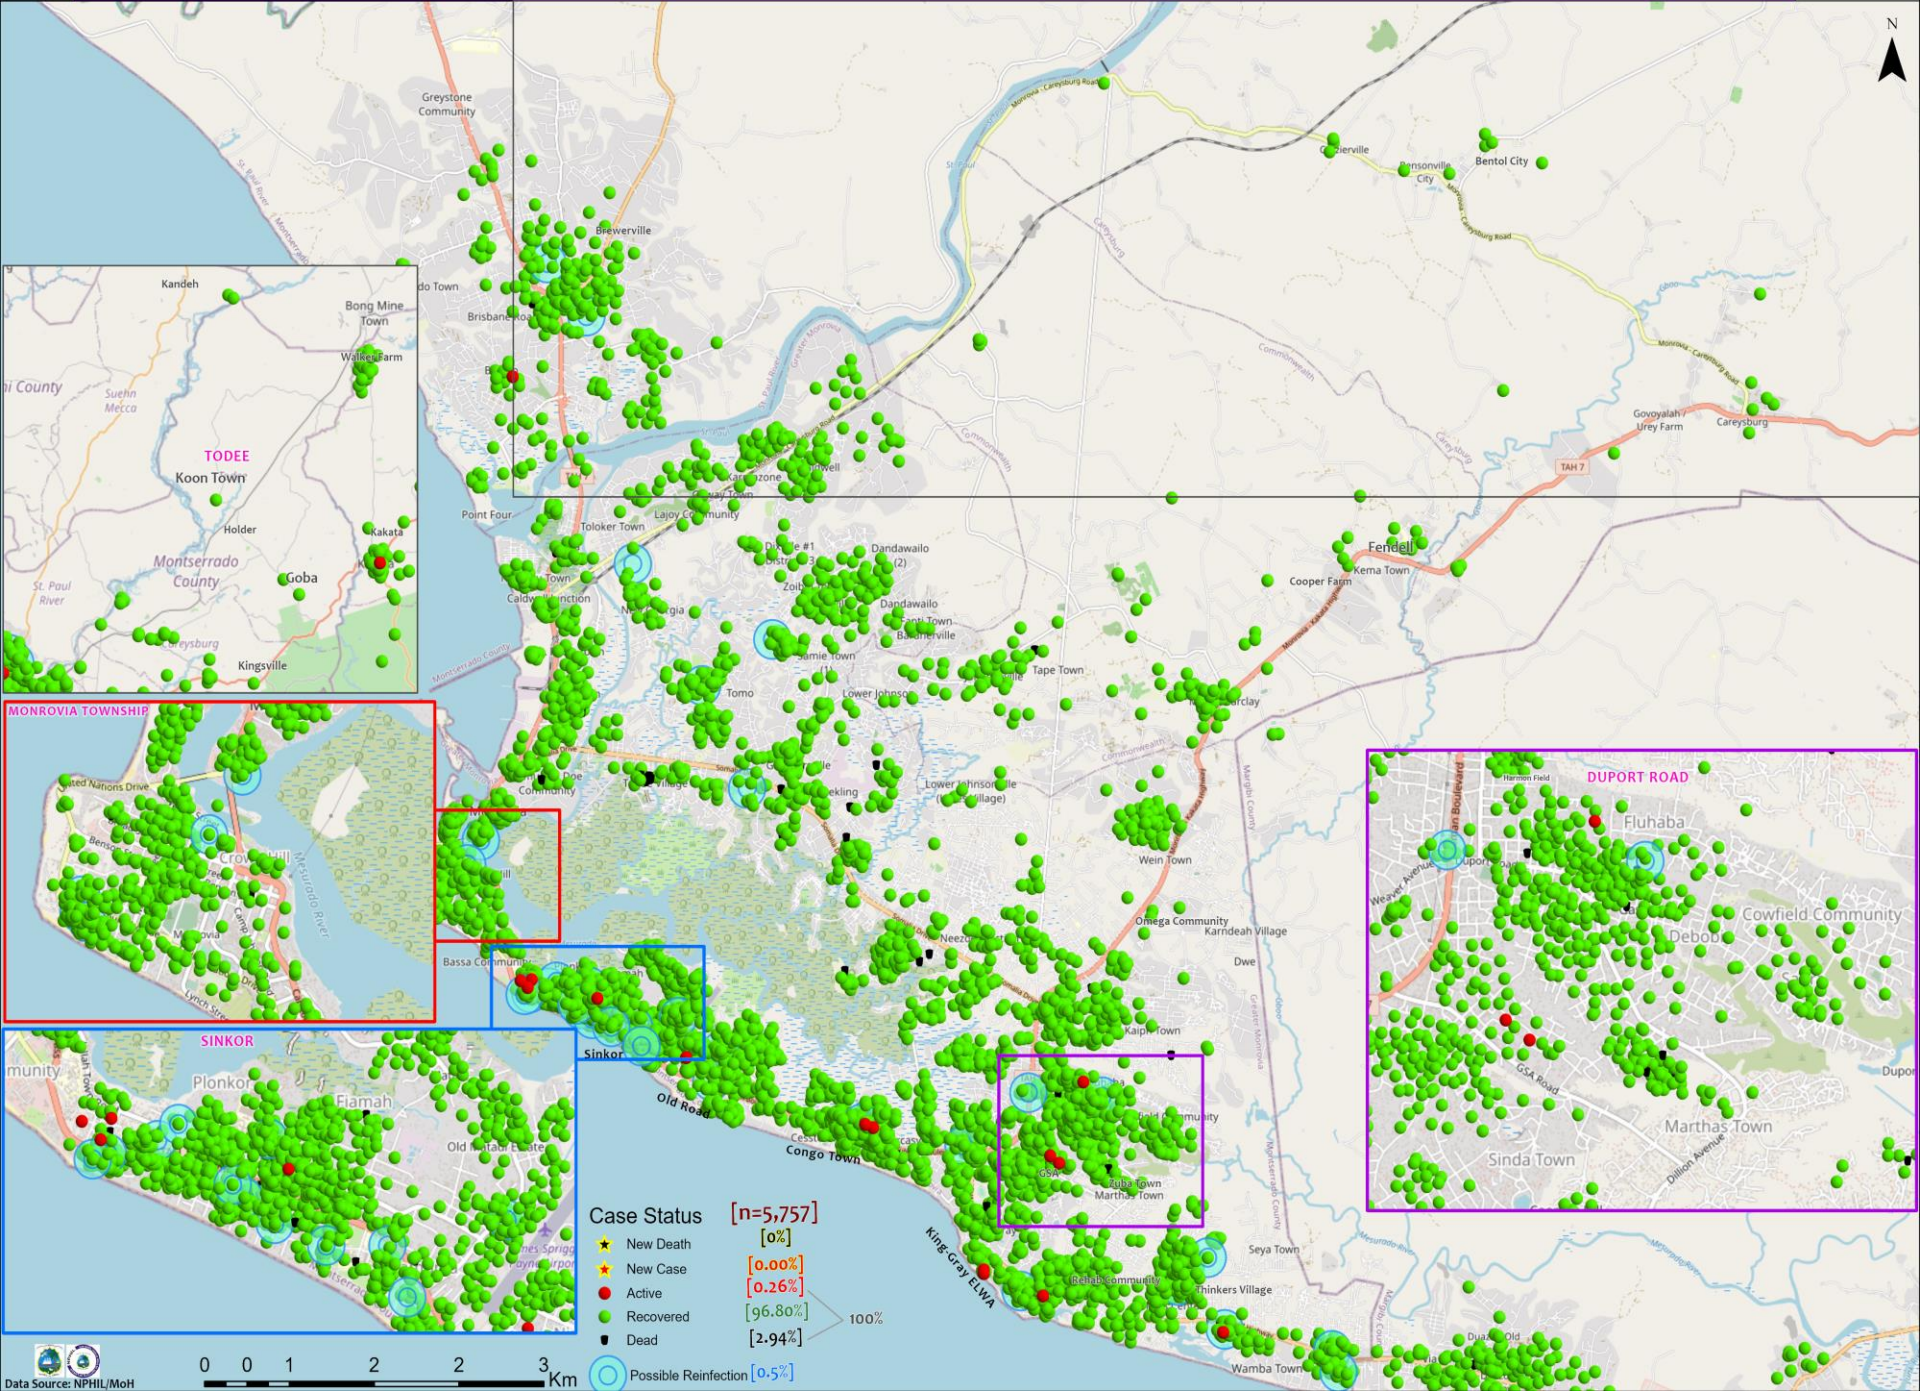

Total Cases: 7,451

Affected Counties	Cumulative Cases
Montserrado	5,757
Maryland	359
Margibi	298
Nimba	240
Lofa	165
Bong	149
Grand Bassa	109
River Gee	69
Bomi	64
Grand Gedeh	63
Gbarpolu	62
Grand Cape Mount	61
Grand Kru	26
Rivercess	16
Sinoe	13

Total Cases: 7,451

Affected Counties	Cumulative Cases
Montserrado	5,757
Maryland	359
Margibi	298
Nimba	240
Lofa	165
Bong	149
Grand Bassa	109
River Gee	69
Boni	64
Grand Gedeh	63
Gbarpolu	62
Grand Cape	61
Mount	61
Grand Kru	26
Rivercess	16
Sinoe	13

Legend

Case Status

- Active [0.23%]
- Recovered [95.82%]
- Dead [3.95%]

Cases / District

- 0
- 1-10
- 11-50
- 51-500
- 501-1000
- 1001-1500
- 1501-2000

Distribution of COVID-19 Cases in Montserrado Communities, Liberia May 8, 2022