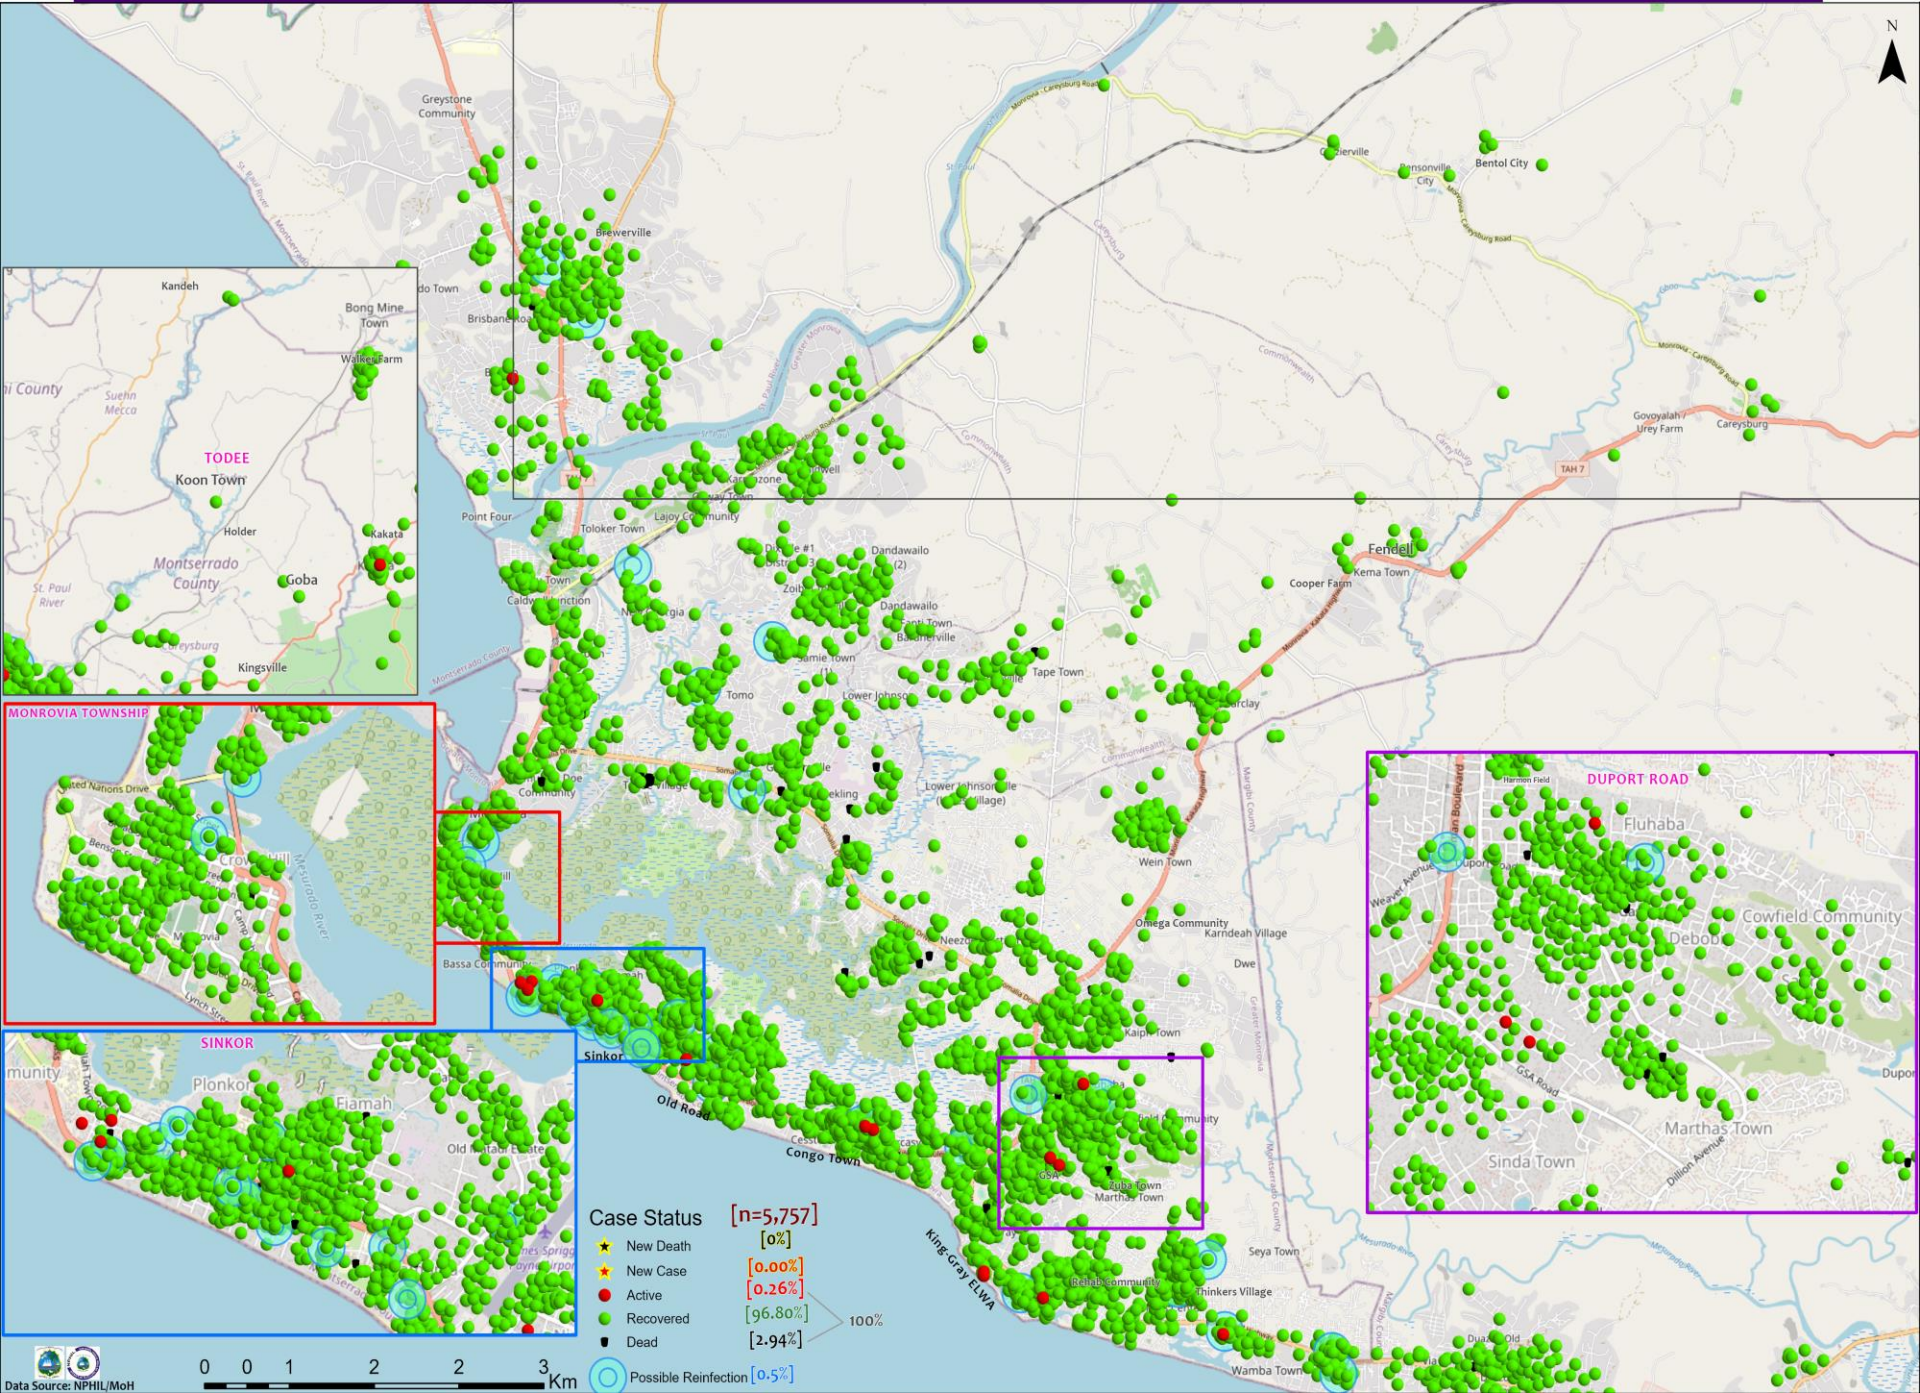

Total Cases: 7,451

Affected Counties	Cumulative Cases
Montserrado	5,757
Maryland	359
Margibi	298
Nimba	240
Lofa	165
Bong	149
Grand Bassa	109
River Gee	69
Boni	64
Grand Gedeh	63
Gbarpolu	62
Grand Cape	61
Mount	61
Grand Kru	26
Rivercess	16
Sinoe	13

Legend

Case Status

- Active [0.23%]
- Recovered [95.82%]
- Dead [3.95%]

Cases / District

- 0
- 1-10
- 11-50
- 51-500
- 501-1000
- 1001-1500
- 1501-2000

Distribution of COVID-19 Cases in Montserrado Communities, Liberia May 10, 2022