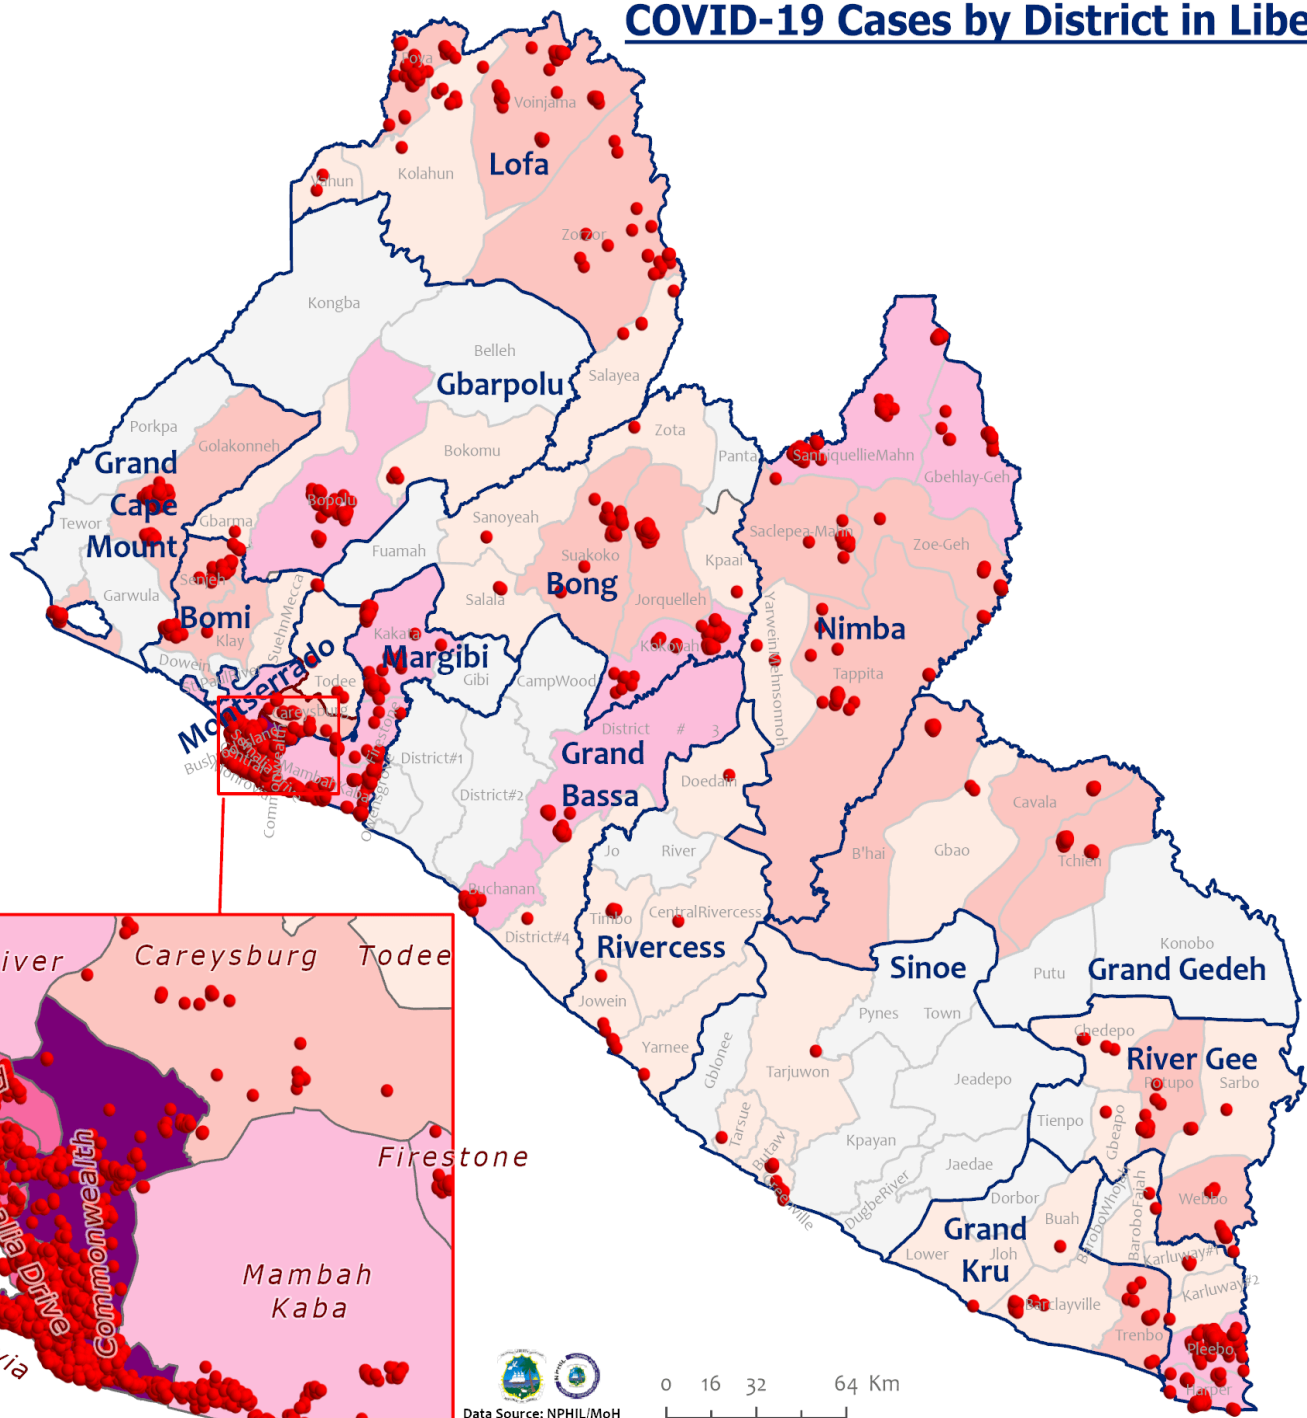

Total Cases: 7,451

Affected Counties	Cumulative Cases
Montserrado	5,757
Maryland	359
Margibi	298
Nimba	240
Lofa	165
Bong	149
Grand Bassa	109
River Gee	69
Bomi	64
Grand Gedeh	63
Gbarpolu	62
Grand Cape Mount	61
Grand Kru	26
Rivercess	16
Sinoe	13

Total cumulative cases:

7,451

Total active cases:

17

Total new cases:

0

Legend

Number of Cases

Cumulative cases

Active cases

New cases

0 (0) (0)

1cm = 27 km

COVID-19 Cases by District in Liberia - May 10, 2022

Total Cases: 7,451

Affected Counties	Cumulative Cases
Montserrado	5,757
Maryland	359
Margibi	298
Nimba	240
Lofa	165
Bong	149
Grand Bassa	109
River Gee	69
Bomi	64
Grand Gedeh	63
Gbarpolu	62
Grand Cape Mount	61
Grand Kru	26
Rivercess	16
Sinoe	13

Total Cases: 7,451

Affected Counties	Cumulative Cases
Montserrado	5,757
Maryland	359
Margibi	298
Nimba	240
Lofa	165
Bong	149
Grand Bassa	109
River Gee	69
Boni	64
Grand Gedeh	63
Gbarpolu	62
Grand Cape	61
Mount	61
Grand Kru	26
Rivercess	16
Sinoe	13