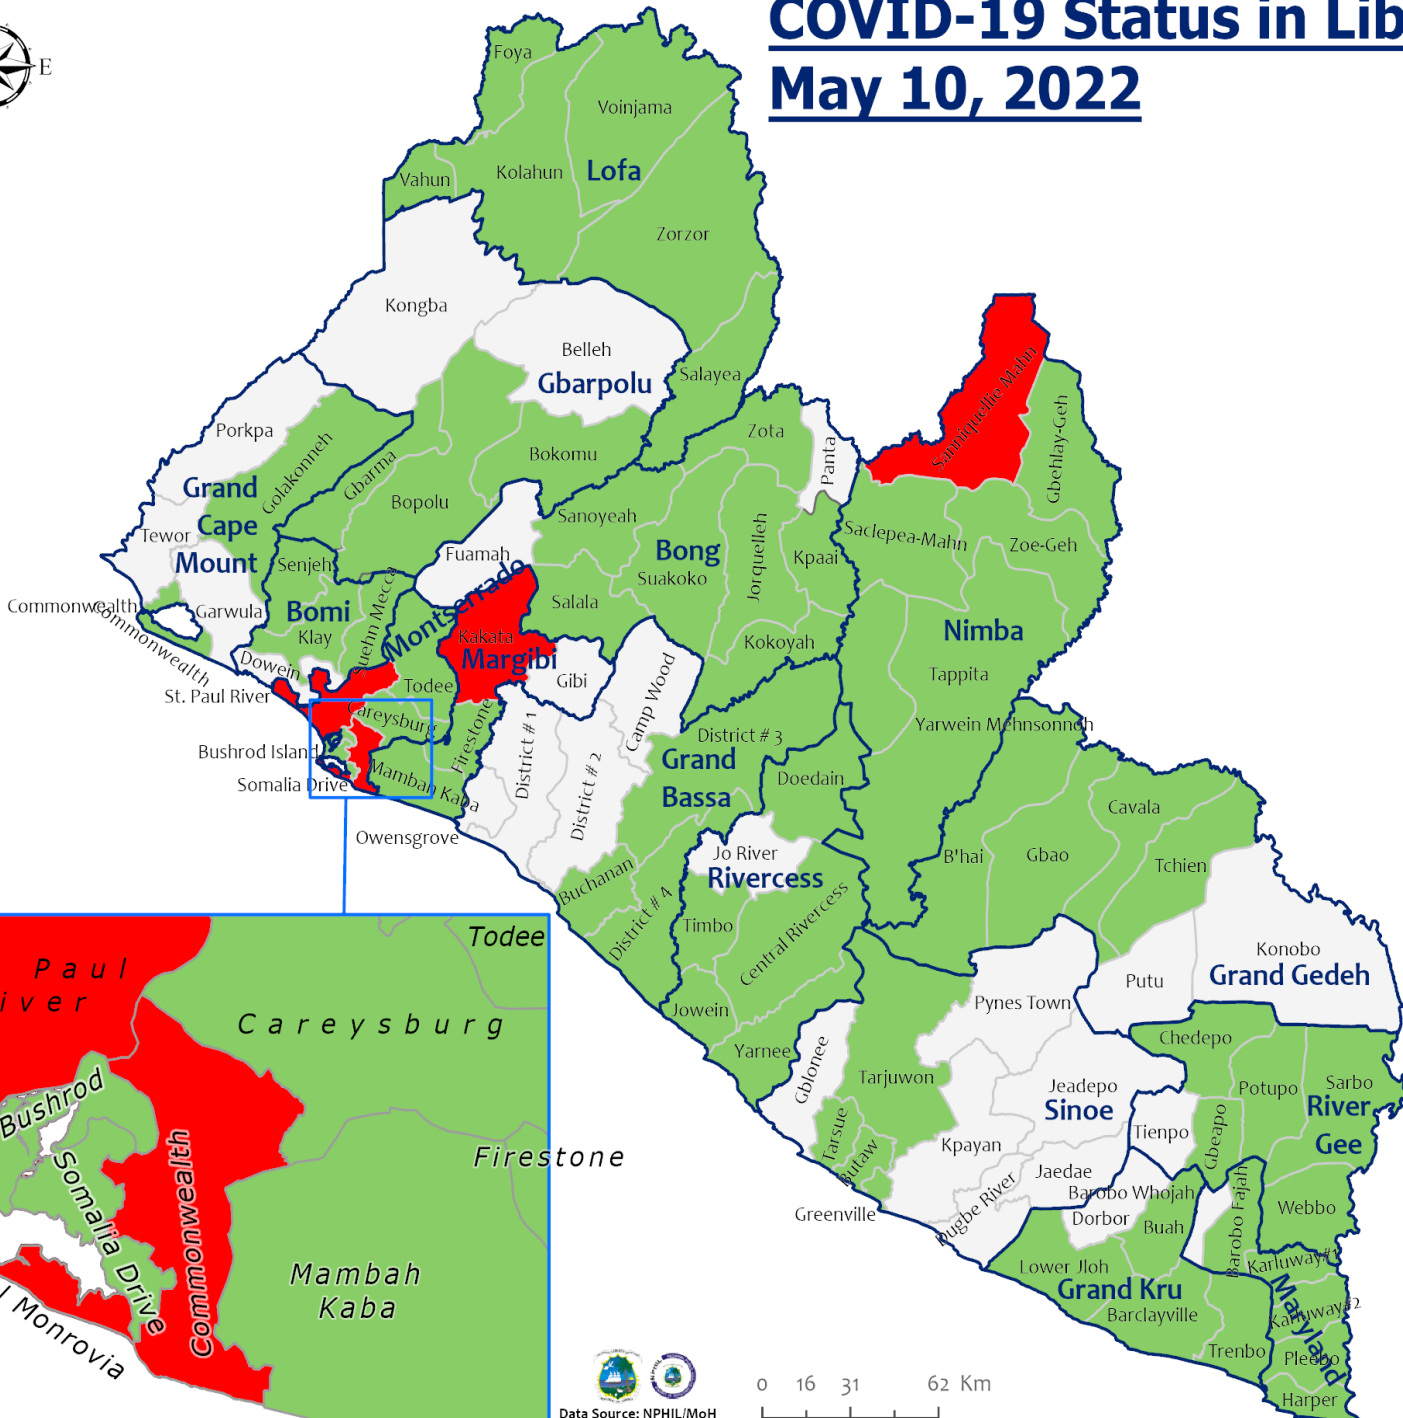

Daily and Cumulative Healthcare Worker (HCW) COVID-19 Cases and Deaths by County, Liberia, 16 March 2020 – 10 May 2022

County	New Suspected & High Risk Cases (Alive)			New Suspect Death	Laboratory Confirmed Cases	Confirmed Cases on Contact List	CUMULATIVE CASES (ALIVE & DEAD)	
	Suspect	High Risk	Total				Confirmed	Deaths
Bomi	0	0	0	0	0	0	19	0
Bong	0	0	0	0	0	0	30	4
Gbarpolu	0	0	0	0	0	0	1	1
Grand Bassa	0	0	0	0	0	0	26	0
Grand Gedeh	0	0	0	0	0	0	2	0
Grand Kru	0	0	0	0	0	0	14	0
Grand Cape Mount	0	0	0	0	0	0	0	0
Lofa	0	0	0	0	0	0	30	0
Margibi	0	0	0	0	0	0	22	1
Maryland	0	0	0	0	0	0	39	0
Montserrado	0	0	0	0	0	0	172	2
Nimba	0	0	0	0	0	0	30	0
Rivercess	0	0	0	0	0	0	6	0
River Gee	0	0	0	0	0	0	10	0
Sinoe	0	0	0	0	0	0	3	0
NATIONAL	0	0	0	0	0	0	404	8

Covid-19 Daily Cases & 7 Days Moving Average

COVID-19 Status in Liberia by County

May 10, 2022

Legend

County Status

- Preparedness
- 14-Day Countdown
- Response

COVID-19 Status in Liberia by District

May 10, 2022

Total Cases: 7,451

Affected Counties	Cumulative Cases
Montserrado	5,757
Maryland	359
Margibi	298
Nimba	240
Lofa	165
Bong	149
Grand Bassa	109
River Gee	69
Bomi	64
Grand Gedeh	63
Gbarpolu	62
Grand Cape Mount	61
Grand Kru	26
Rivercess	16
Sinoe	13

Cumulative cases

Active cases

New cases

0 (0) (0)

1cm = 27 km

COVID-19 Cases by District in Liberia - May 10, 2022

Total Cases: 7,451

Affected Counties	Cumulative Cases
Montserrado	5,757
Maryland	359
Margibi	298
Nimba	240
Lofa	165
Bong	149
Grand Bassa	109
River Gee	69
Bomi	64
Grand Gedeh	63
Gbarpolu	62
Grand Cape Mount	61
Grand Kru	26
Rivercess	16
Sinoe	13