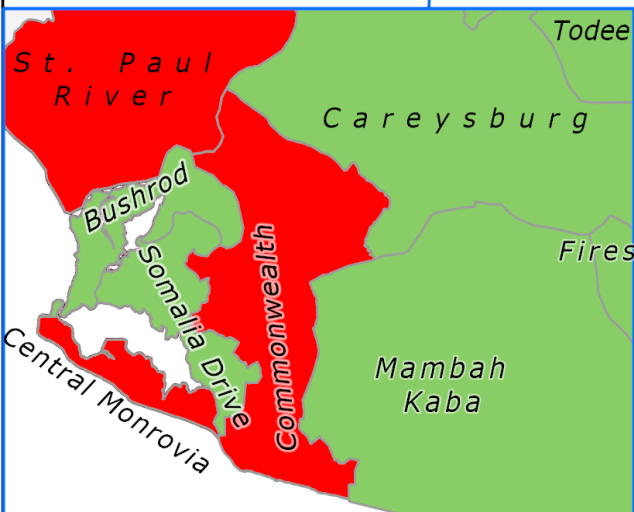

COVID-19 Status in Liberia by District

May 10, 2022

Total Cases: 7,451

Affected Counties	Cumulative Cases
Montserrado	5,757
Maryland	359
Margibi	298
Nimba	240
Lofa	165
Bong	149
Grand Bassa	109
River Gee	69
Bomi	64
Grand Gedeh	63
Gbarpolu	62
Grand Cape Mount	61
Grand Kru	26
Rivercess	16
Sinoe	13

Legend

District Status

- Never had a case
- Back from recovery or first time with active case(s)
- With active cases(s)
- With recovered cases only