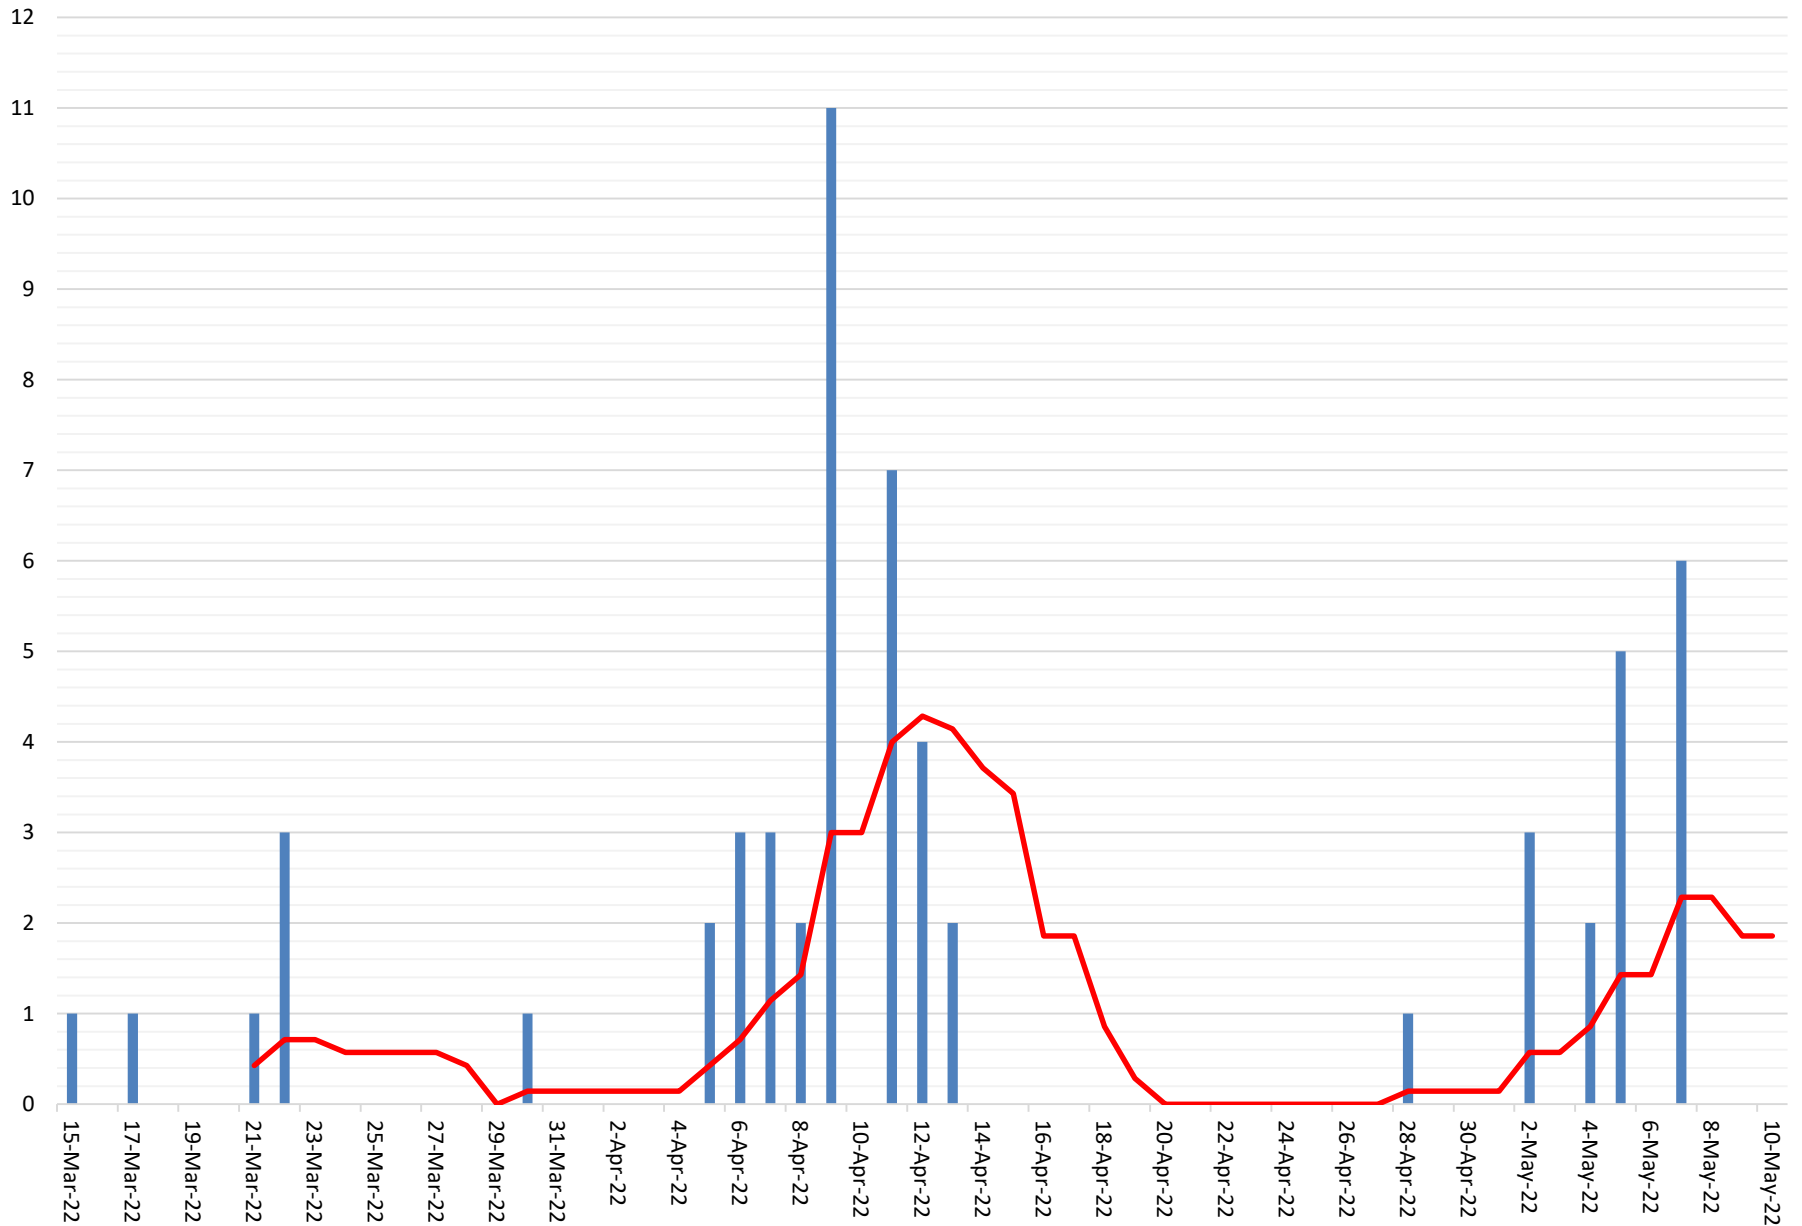

Daily and Cumulative Healthcare Worker (HCW) COVID-19 Cases and Deaths by County, Liberia, 16 March 2020 – 10 May 2022

County	New Suspected & High Risk Cases (Alive)			New Suspect Death	Laboratory Confirmed Cases	Confirmed Cases on Contact List	CUMULATIVE CASES (ALIVE & DEAD)	
	Suspect	High Risk	Total				Confirmed	Deaths
Bomi	0	0	0	0	0	0	19	0
Bong	0	0	0	0	0	0	30	4
Gbarpolu	0	0	0	0	0	0	1	1
Grand Bassa	0	0	0	0	0	0	26	0
Grand Gedeh	0	0	0	0	0	0	2	0
Grand Kru	0	0	0	0	0	0	14	0
Grand Cape Mount	0	0	0	0	0	0	0	0
Lofa	0	0	0	0	0	0	30	0
Margibi	0	0	0	0	0	0	22	1
Maryland	0	0	0	0	0	0	39	0
Montserrado	0	0	0	0	0	0	172	2
Nimba	0	0	0	0	0	0	30	0
Rivercess	0	0	0	0	0	0	6	0
River Gee	0	0	0	0	0	0	10	0
Sinoe	0	0	0	0	0	0	3	0
NATIONAL	0	0	0	0	0	0	404	8

Covid-19 Daily Cases & 7 Days Moving Average