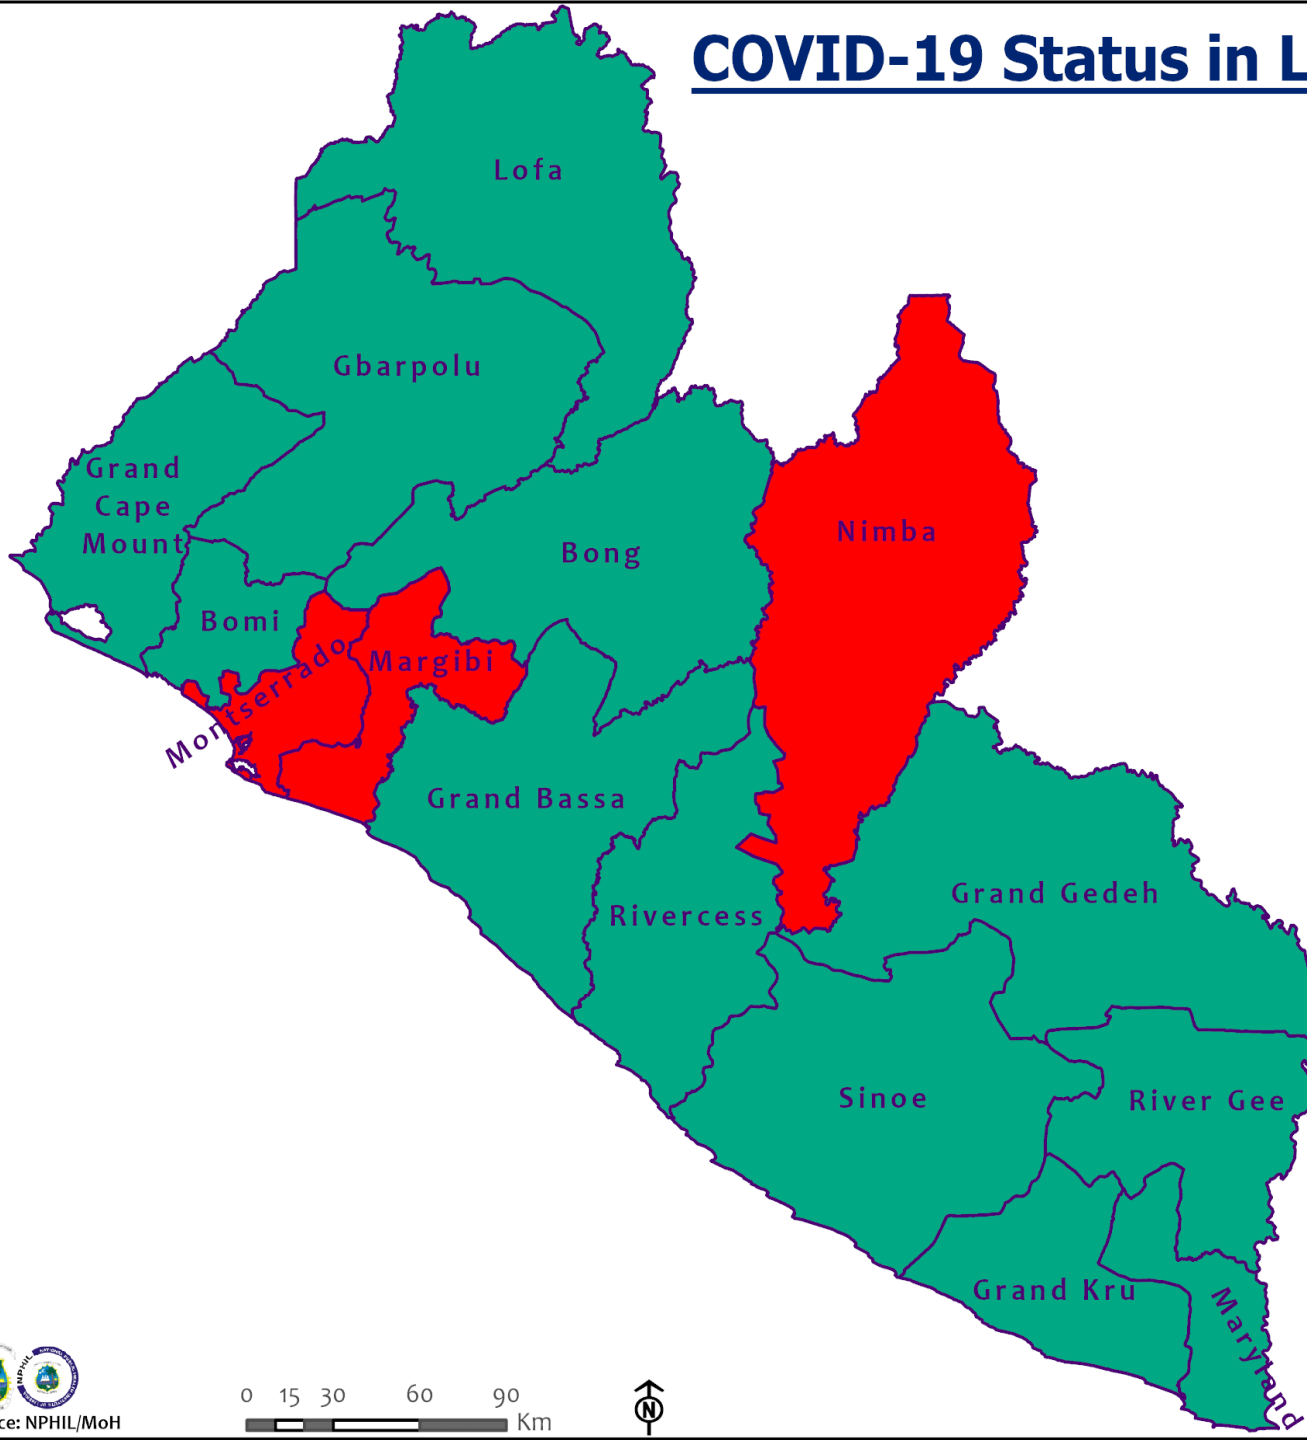

COVID-19 Status in Liberia by County

May 10, 2022

Legend

County Status

- Preparedness
- 14-Day Countdown
- Response