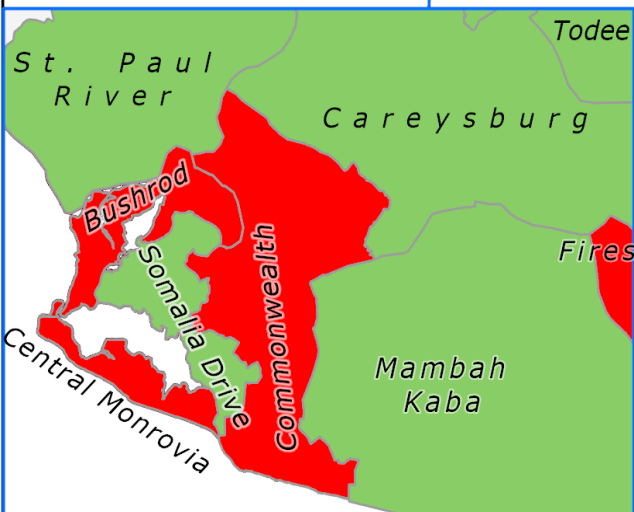

COVID-19 Status in Liberia by District

June 19, 2022

Total Cases: 7,493

Affected Counties	Cumulative Cases
Montserrado	5,796
Maryland	360
Margibi	300
Nimba	240
Lofa	165
Bong	149
Grand Bassa	109
River Gee	69
Bomi	64
Grand Gedeh	63
Gbarpolu	62
Grand Cape Mount	61
Grand Kru	26
Rivercess	16
Sinoe	13

Legend

District Status

- Never had a case
- Back from recovery or first time with active case(s)
- With active cases(s)
- With recovered cases only