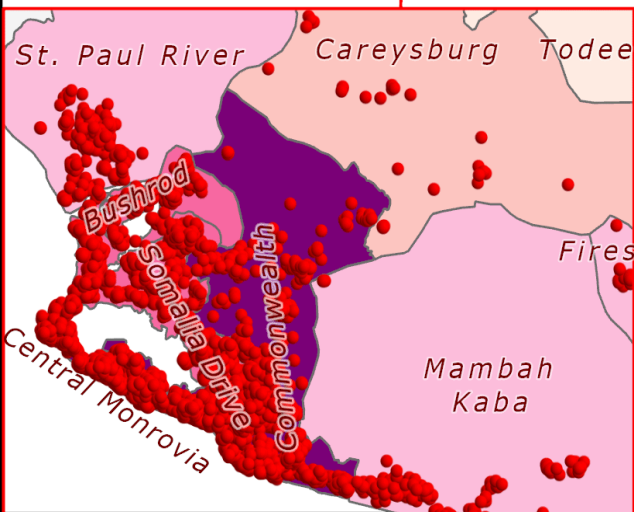

Total Cases: 7,493

Affected Counties	Cumulative Cases
Montserrado	5,796
Maryland	360
Margibi	300
Nimba	240
Lofa	165
Bong	149
Grand Bassa	109
River Gee	69
Bomi	64
Grand Gedeh	63
Gbarpolu	62
Grand Cape Mount	61
Grand Kru	26
Rivercess	16
Sinoe	13

Legend

Case Status

- ★ New confirmed case
- Confirmed cases

Cases / District

- 0
- 1-10
- 11-50
- 51-500
- 501-1000
- 1001-1500
- 1501-2000

Percent Distribution of COVID-19 Cases by Status in Liberia - 19 June 2022

Total Cases: 7,493

Affected Counties	Cumulative Cases
Montserrado	5,796
Maryland	360
Margibi	300
Nimba	240
Lofa	165
Bong	149
Grand Bassa	109
River Gee	69
Bomi	64
Grand Gedeh	63
Gbarpolu	62
Grand Cape	61
Mount	61
Grand Kru	26
Rivercess	16
Sinoe	13