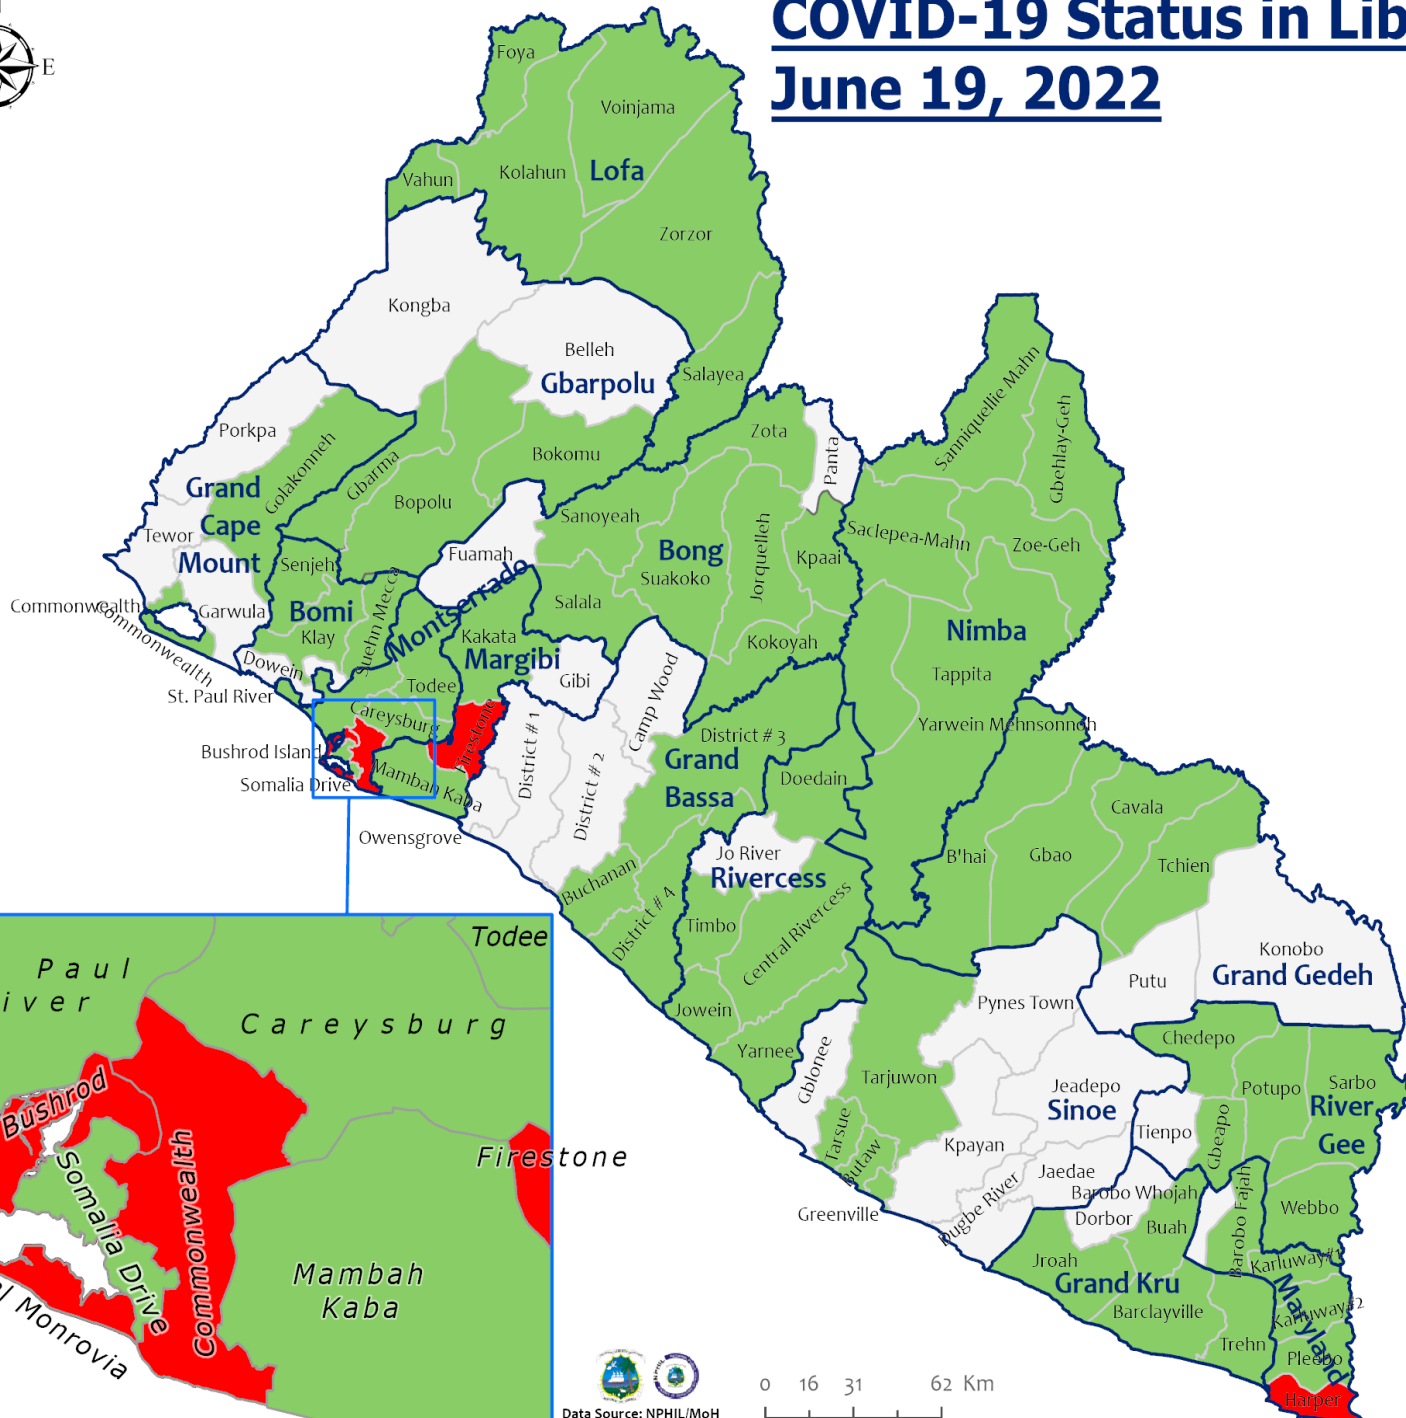

Daily and Cumulative Healthcare Worker (HCW) COVID-19 Cases and Deaths by County, Liberia, 16 March 2020 – 19 June 2022

County	New Suspected & High Risk Cases (Alive)			New Suspect Death	Laboratory Confirmed Cases	Confirmed Cases on Contact List	CUMULATIVE CASES (ALIVE & DEAD)	
	Suspect	High Risk	Total				Confirmed	Deaths
Bomi	0	0	0	0	0	0	19	0
Bong	0	0	0	0	0	0	30	4
Gbarpolu	0	0	0	0	0	0	1	1
Grand Bassa	0	0	0	0	0	0	26	0
Grand Gedeh	0	0	0	0	0	0	2	0
Grand Kru	0	0	0	0	0	0	14	0
Grand Cape Mount	0	0	0	0	0	0	0	0
Lofa	0	0	0	0	0	0	30	0
Margibi	0	0	0	0	0	0	22	1
Maryland	0	0	0	0	0	0	39	0
Montserrado	0	0	0	0	0	0	172	2
Nimba	0	0	0	0	0	0	30	0
Rivercess	0	0	0	0	0	0	6	0
River Gee	0	0	0	0	0	0	10	0
Sinoe	0	0	0	0	0	0	3	0
NATIONAL	0	0	0	0	0	0	404	8

Total Cases: 7,493

Affected Counties	Cumulative Cases
Montserrado	5,796
Maryland	360
Margibi	300
Nimba	240
Lofa	165
Bong	149
Grand Bassa	109
River Gee	69
Bomi	64
Grand Gedeh	63
Gbarpolu	62
Grand Cape Mount	61
Grand Kru	26
Rivercess	16
Sinoe	13