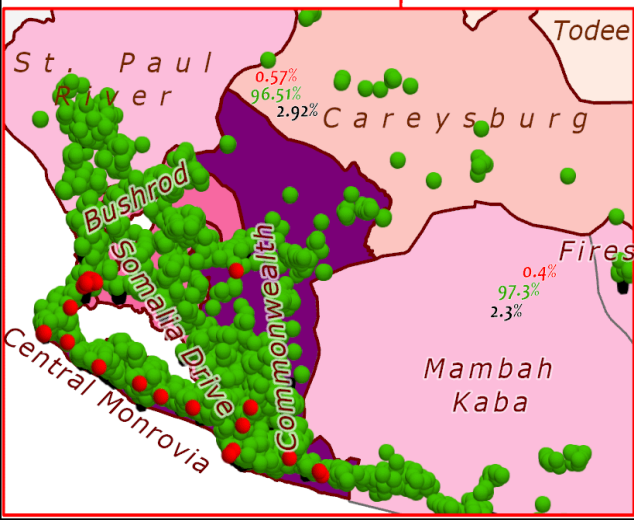

Total Cases: 7,493

Affected Counties	Cumulative Cases
Montserrado	5,796
Maryland	360
Margibi	300
Nimba	240
Lofa	165
Bong	149
Grand Bassa	109
River Gee	69
Bomi	64
Grand Gedeh	63
Gbarpolu	62
Grand Cape Mount	61
Grand Kru	26
Rivercess	16
Sinoe	13

Legend

Case Status

- ★ New confirmed case
- Confirmed cases

Cases / District

- 0
- 1-10
- 11-50
- 51-500
- 501-1000
- 1001-1500
- 1501-2000

Percent Distribution of COVID-19 Cases by Status in Liberia - 19 June 2022

Total Cases: 7,493

Affected Counties	Cumulative Cases
Montserrado	5,796
Maryland	360
Margibi	300
Nimba	240
Lofa	165
Bong	149
Grand Bassa	109
River Gee	69
Bomi	64
Grand Gedeh	63
Gbarpolu	62
Grand Cape	61
Mount	61
Grand Kru	26
Rivercess	16
Sinoe	13

Legend

Case Status

- Active [0.47%]
- Recovered [95.61%]
- Dead [3.92%]

Cases / District

- 0
- 1-10
- 11-50
- 51-500
- 501-1000
- 1001-1500
- 1501-2000

Distribution of COVID-19 Cases in Montserrado Communities, Liberia June 19, 2022