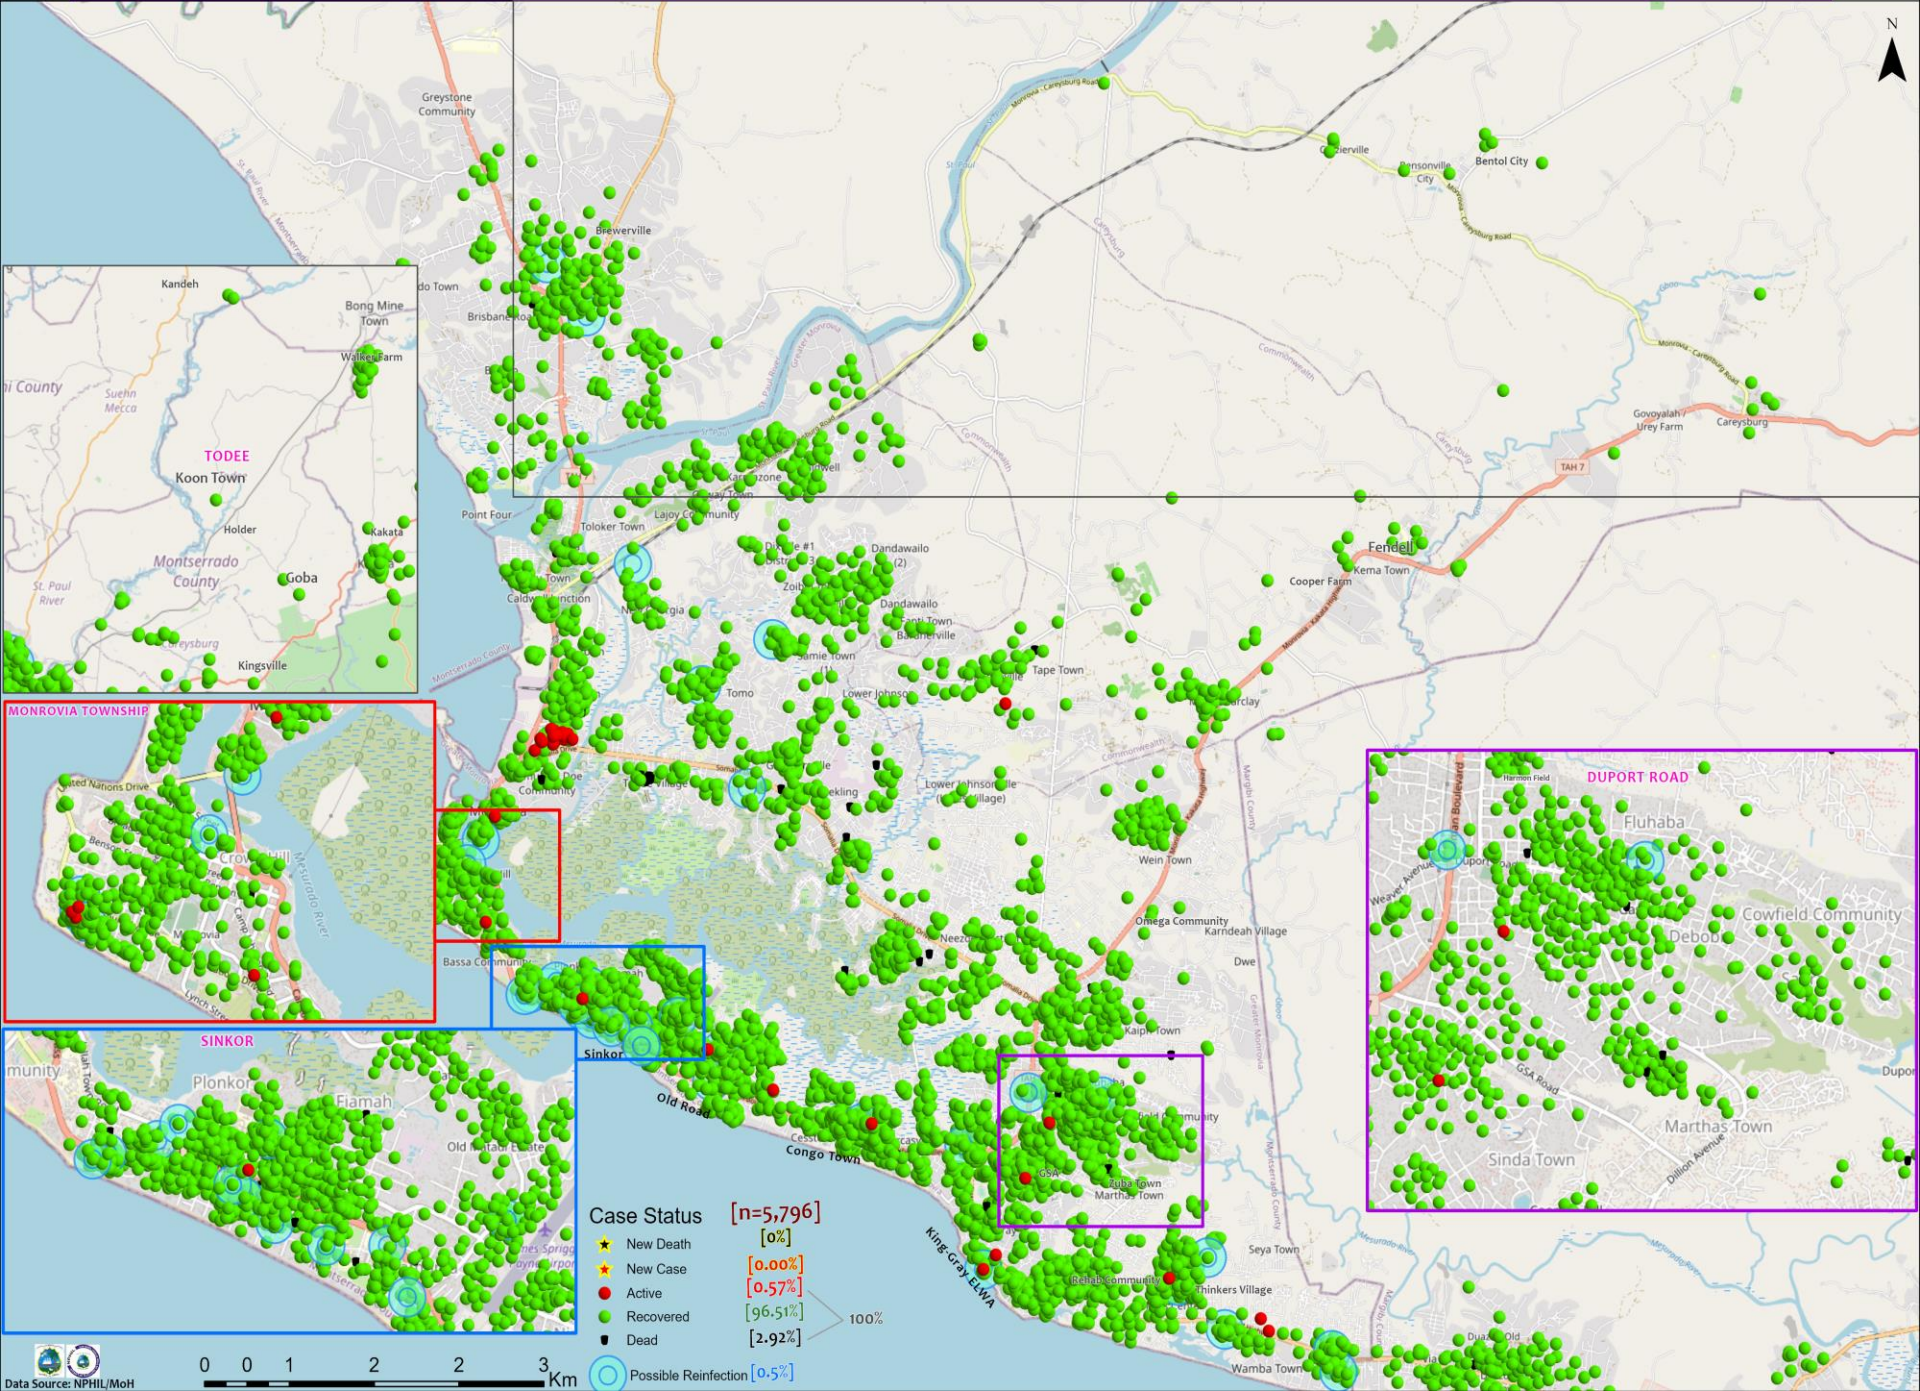

Total Cases: 7,493

Affected Counties	Cumulative Cases
Montserrado	5,796
Maryland	360
Margibi	300
Nimba	240
Lofa	165
Bong	149
Grand Bassa	109
River Gee	69
Bomi	64
Grand Gedeh	63
Gbarpolu	62
Grand Cape	61
Mount	61
Grand Kru	26
Rivercess	16
Sinoe	13

Legend

Case Status

- Active [0.47%]
- Recovered [95.61%]
- Dead [3.92%]

Cases / District

- 0
- 1-10
- 11-50
- 51-500
- 501-1000
- 1001-1500
- 1501-2000

Distribution of COVID-19 Cases in Montserrado Communities, Liberia June 19, 2022