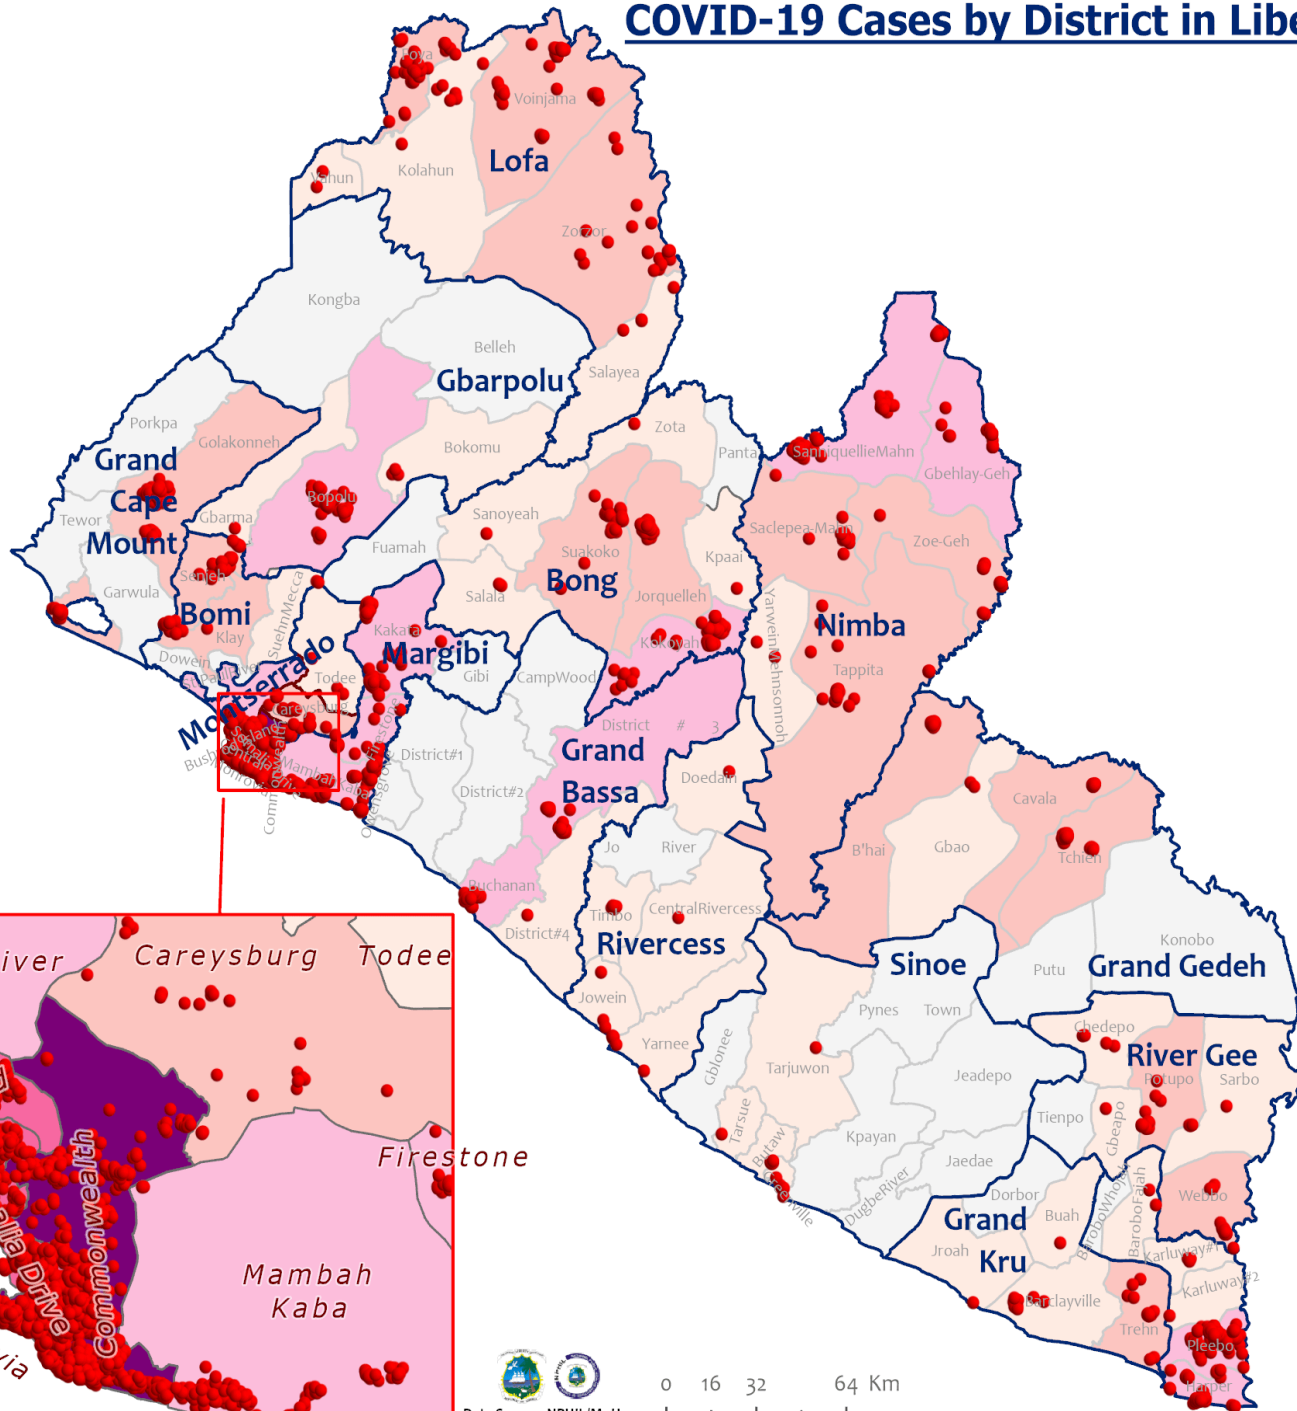

Total Cases: 7,493

Affected Counties	Cumulative Cases
Montserrado	5,796
Maryland	360
Margibi	300
Nimba	240
Lofa	165
Bong	149
Grand Bassa	109
River Gee	69
Bomi	64
Grand Gedeh	63
Gbarpolu	62
Grand Cape Mount	61
Grand Kru	26
Rivercess	16
Sinoe	13

- 1 - 50
- 51 - 100
- 101 - 200
- 201 - 500
- 501 - 6000

Cumulative cases

Active cases

New cases

0 (0) (0)

1cm = 27 km

0 15 30 60 90 Km

COVID-19 Cases by District in Liberia - June 19, 2022

Total Cases: 7,493

Affected Counties	Cumulative Cases
Montserrado	5,796
Maryland	360
Margibi	300
Nimba	240
Lofa	165
Bong	149
Grand Bassa	109
River Gee	69
Bomi	64
Grand Gedeh	63
Gbarpolu	62
Grand Cape	61
Mount	61
Grand Kru	26
Rivercess	16
Sinoe	13