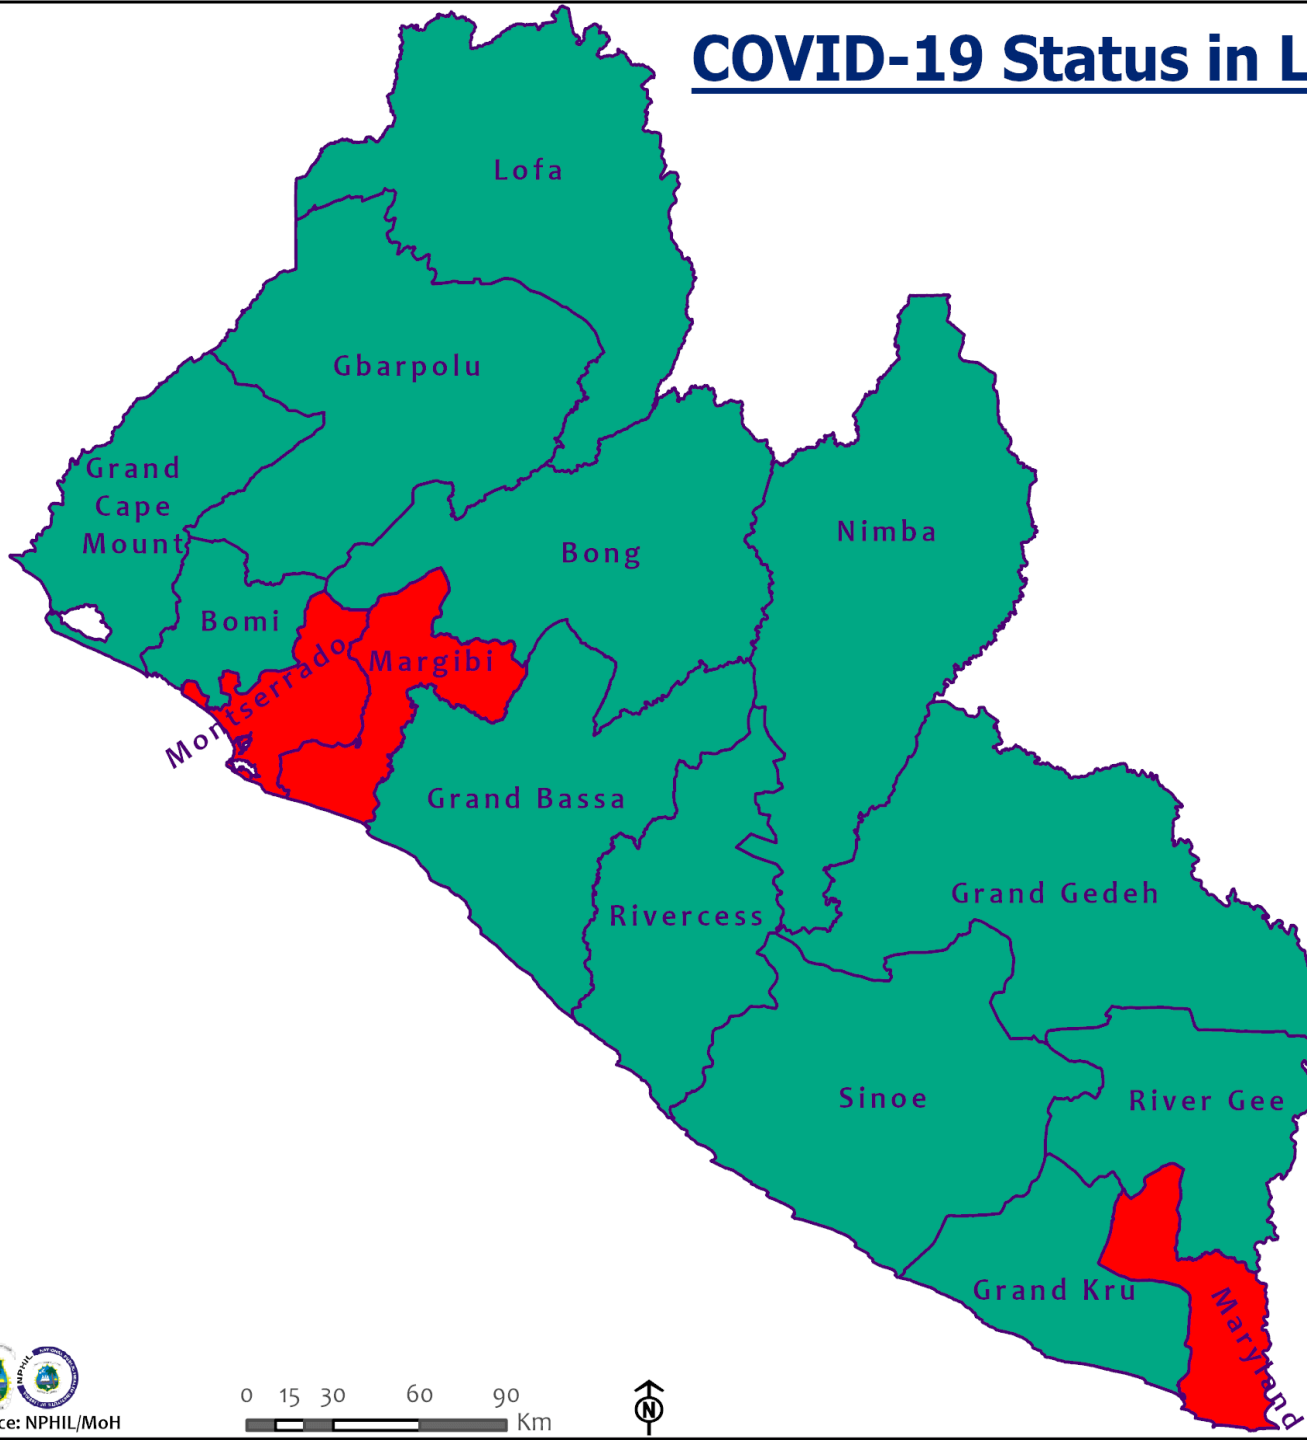

COVID-19 Status in Liberia by County

June 19, 2022

Legend

County Status

- Preparedness
- 14-Day Countdown
- Response