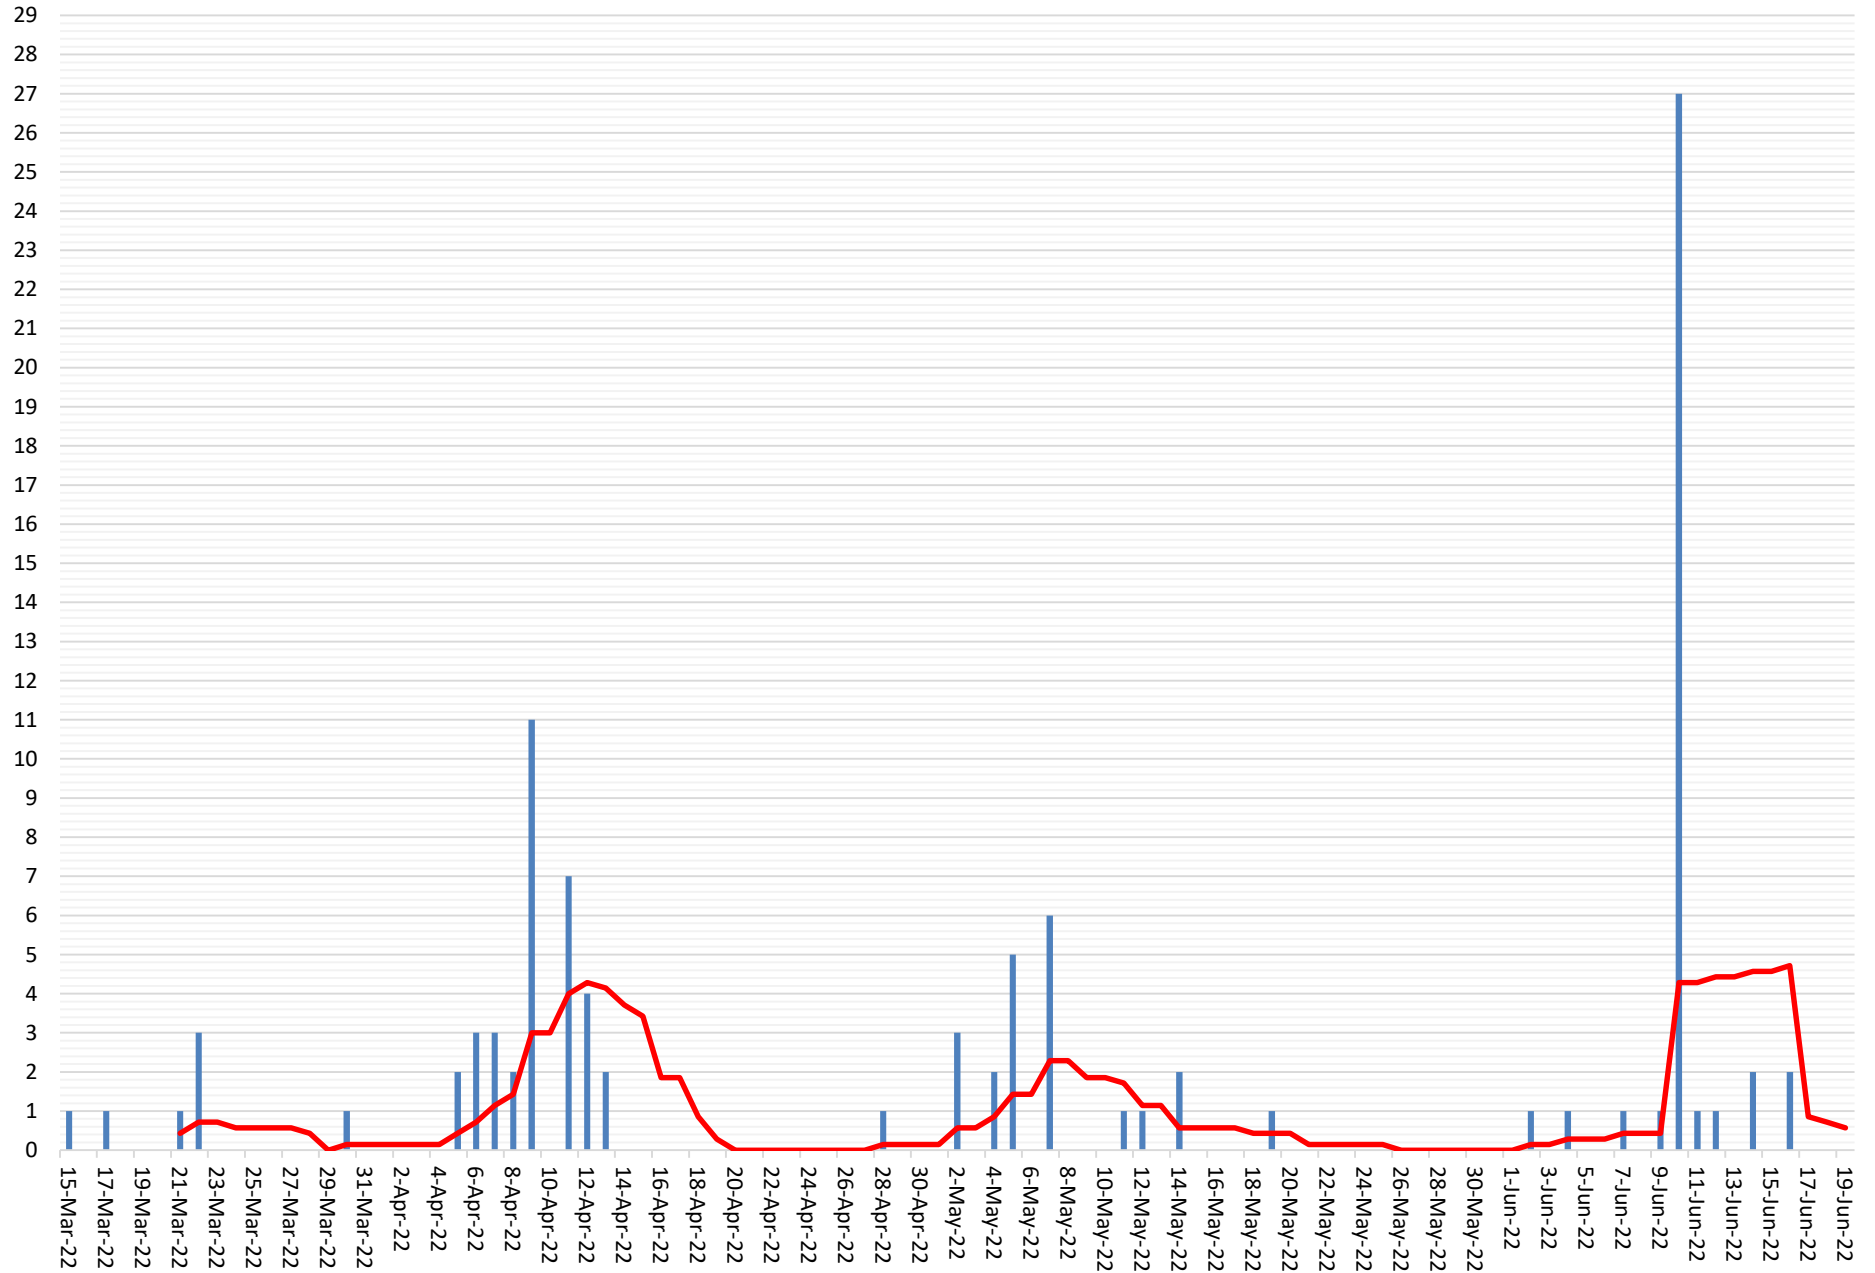

Daily and Cumulative Healthcare Worker (HCW) COVID-19 Cases and Deaths by County, Liberia, 16 March 2020 – 19 June 2022

County	New Suspected & High Risk Cases (Alive)			New Suspect Death	Laboratory Confirmed Cases	Confirmed Cases on Contact List	CUMULATIVE CASES (ALIVE & DEAD)	
	Suspect	High Risk	Total				Confirmed	Deaths
Bomi	0	0	0	0	0	0	19	0
Bong	0	0	0	0	0	0	30	4
Gbarpolu	0	0	0	0	0	0	1	1
Grand Bassa	0	0	0	0	0	0	26	0
Grand Gedeh	0	0	0	0	0	0	2	0
Grand Kru	0	0	0	0	0	0	14	0
Grand Cape Mount	0	0	0	0	0	0	0	0
Lofa	0	0	0	0	0	0	30	0
Margibi	0	0	0	0	0	0	22	1
Maryland	0	0	0	0	0	0	39	0
Montserrado	0	0	0	0	0	0	172	2
Nimba	0	0	0	0	0	0	30	0
Rivercess	0	0	0	0	0	0	6	0
River Gee	0	0	0	0	0	0	10	0
Sinoe	0	0	0	0	0	0	3	0
NATIONAL	0	0	0	0	0	0	404	8

Covid-19 Daily Cases & 7 Days Moving Average