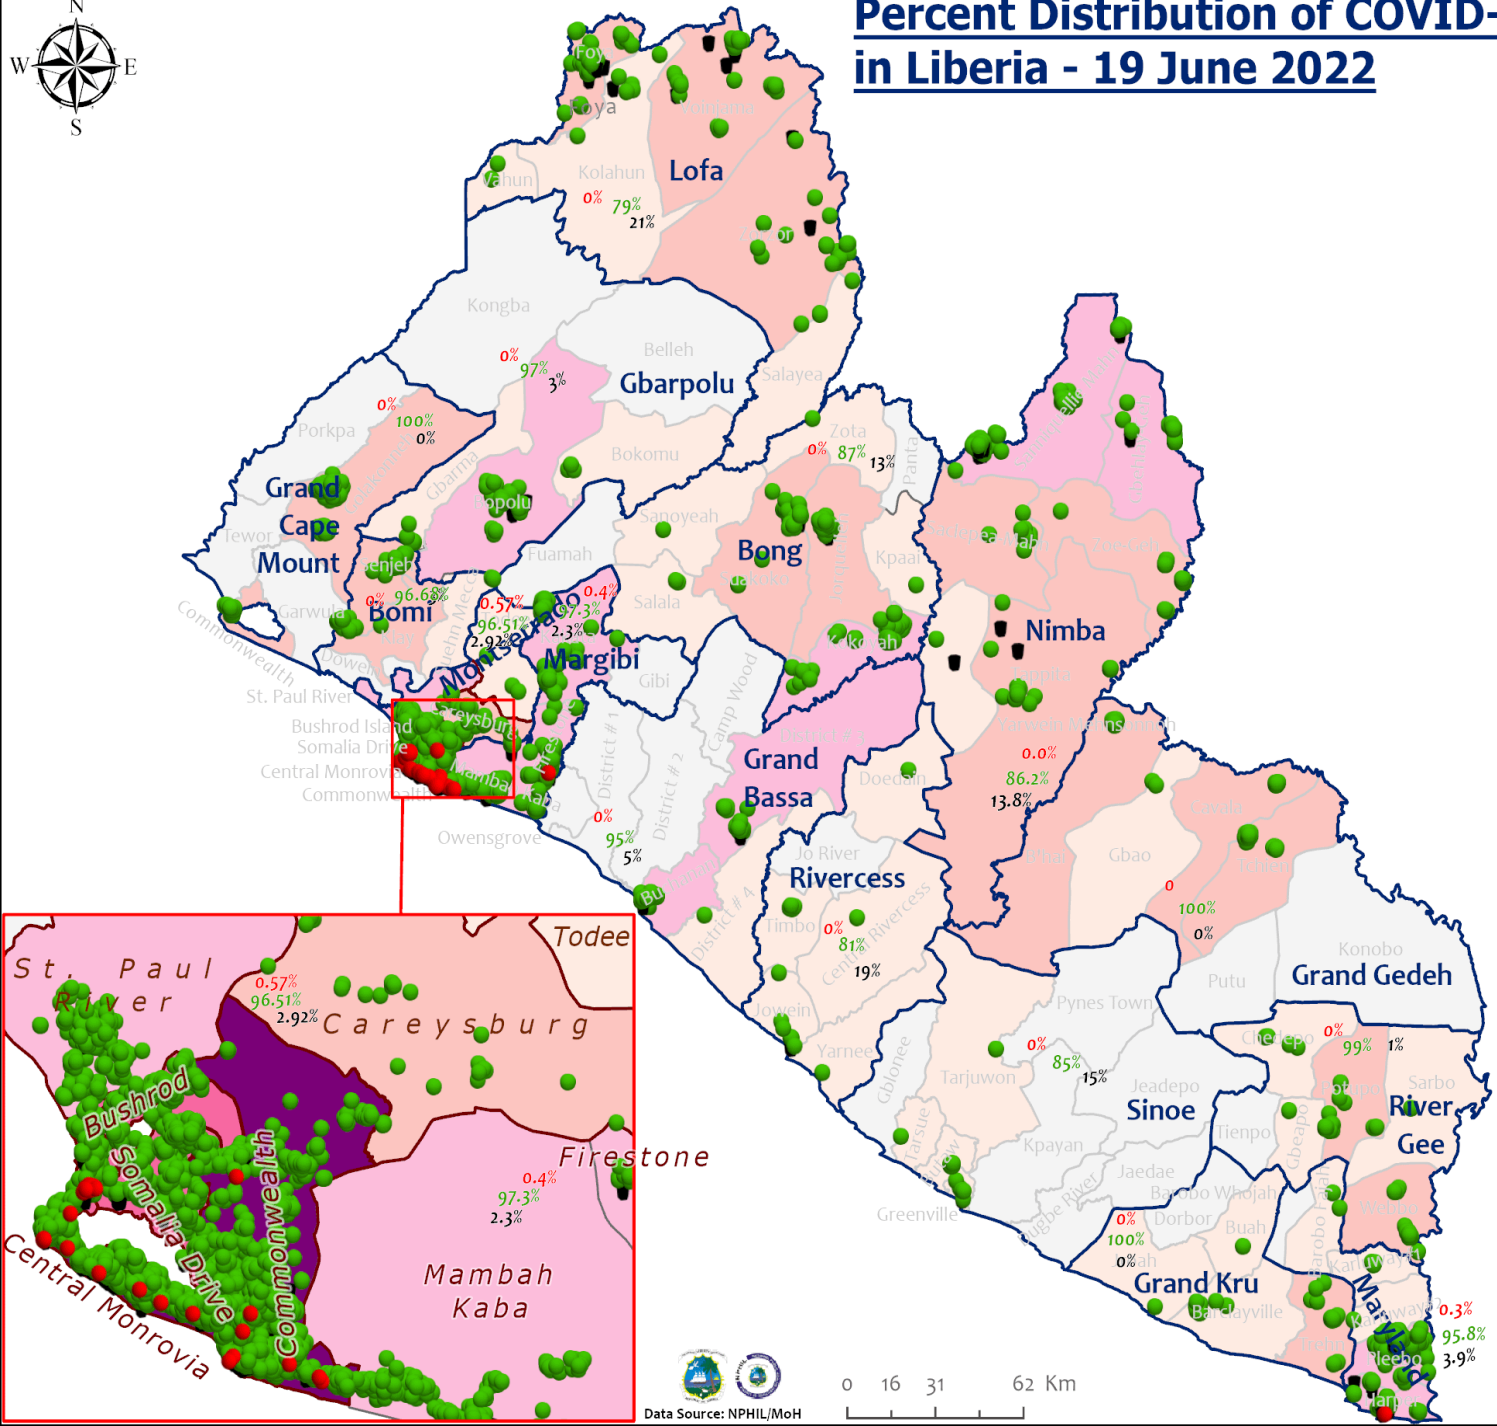

Total Cases: 7,493

Affected Counties	Cumulative Cases
Montserrado	5,796
Maryland	360
Margibi	300
Nimba	240
Lofa	165
Bong	149
Grand Bassa	109
River Gee	69
Bomi	64
Grand Gedeh	63
Gbarpolu	62
Grand Cape Mount	61
Grand Kru	26
Rivercess	16
Sinoe	13

Legend

Case Status

- ★ New confirmed case
- Confirmed cases

Cases / District

- 0
- 1-10
- 11-50
- 51-500
- 501-1000
- 1001-1500
- 1501-2000

Percent Distribution of COVID-19 Cases by Status in Liberia - 19 June 2022

Total Cases: 7,493

Affected Counties	Cumulative Cases
Montserrado	5,796
Maryland	360
Margibi	300
Nimba	240
Lofa	165
Bong	149
Grand Bassa	109
River Gee	69
Bomi	64
Grand Gedeh	63
Gbarpolu	62
Grand Cape	61
Mount	61
Grand Kru	26
Rivercess	16
Sinoe	13

Legend

Case Status

- Active [0.47%]
- Recovered [95.61%]
- Dead [3.92%]

Cases / District

- 0
- 1-10
- 11-50
- 51-500
- 501-1000
- 1001-1500
- 1501-2000

Distribution of COVID-19 Cases in Montserrado Communities, Liberia June 19, 2022