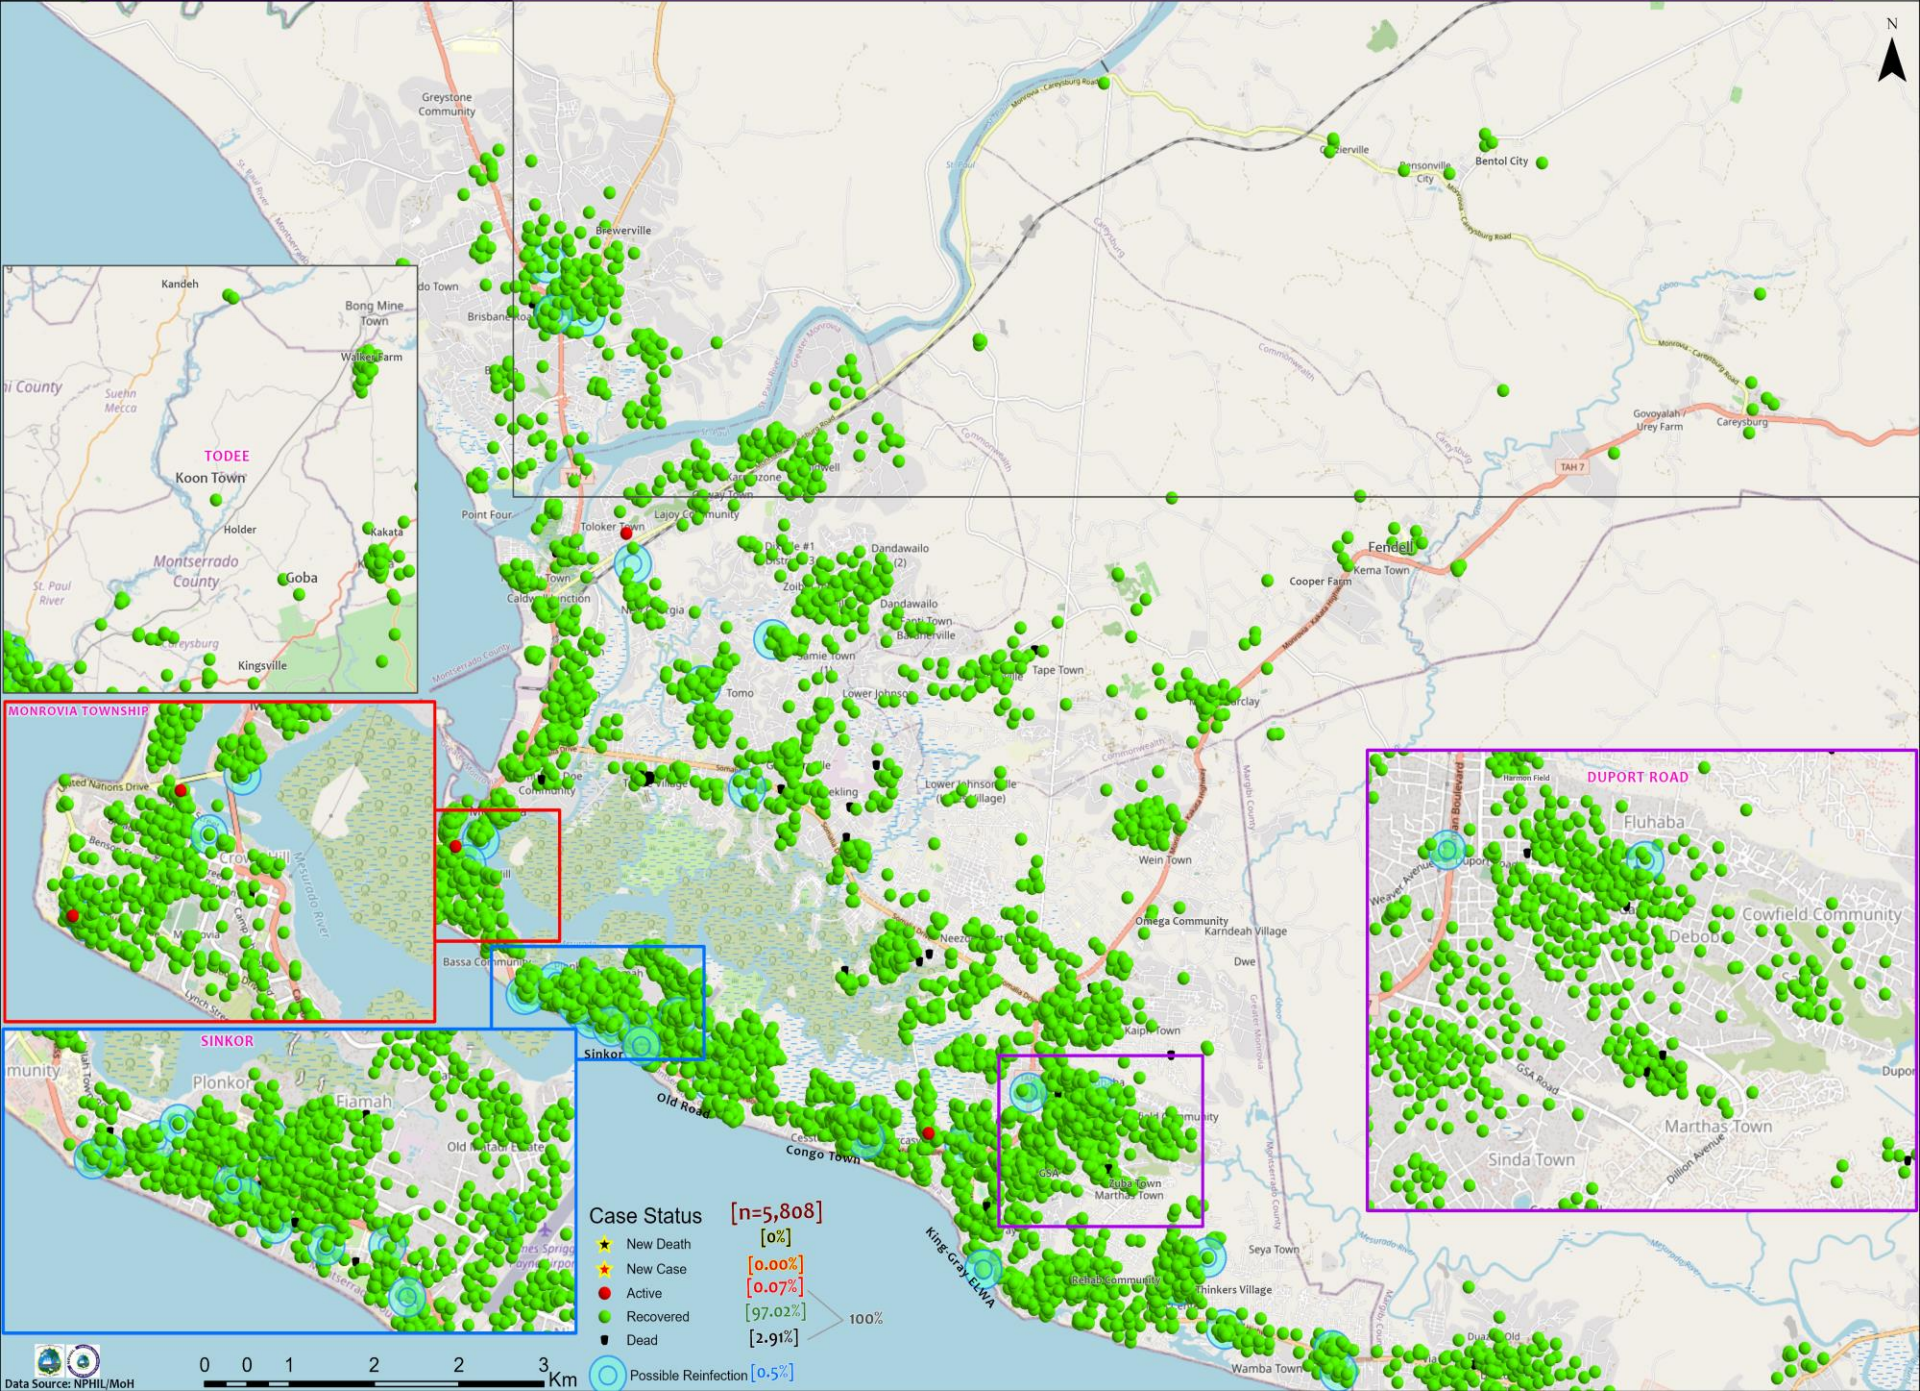

Total Cases: 7,508

Affected Counties	Cumulative Cases
Montserrado	5,808
Maryland	360
Margibi	302
Nimba	240
Lofa	165
Bong	149
Grand Bassa	110
River Gee	69
Bomi	64
Grand Gedeh	63
Gbarpolu	62
Grand Cape Mount	61
Grand Kru	26
Rivercess	16
Sinoe	13

Legend

Case Status

- Active
- Recovered
- Dead

[0.08%]
[96.00%]
[3.92%]

Cases / District

- 0
- 1-10
- 11-50
- 51-500
- 501-1000
- 1001-1500
- 1501-2000

Distribution of COVID-19 Cases in Montserrado Communities, Liberia July 17, 2022