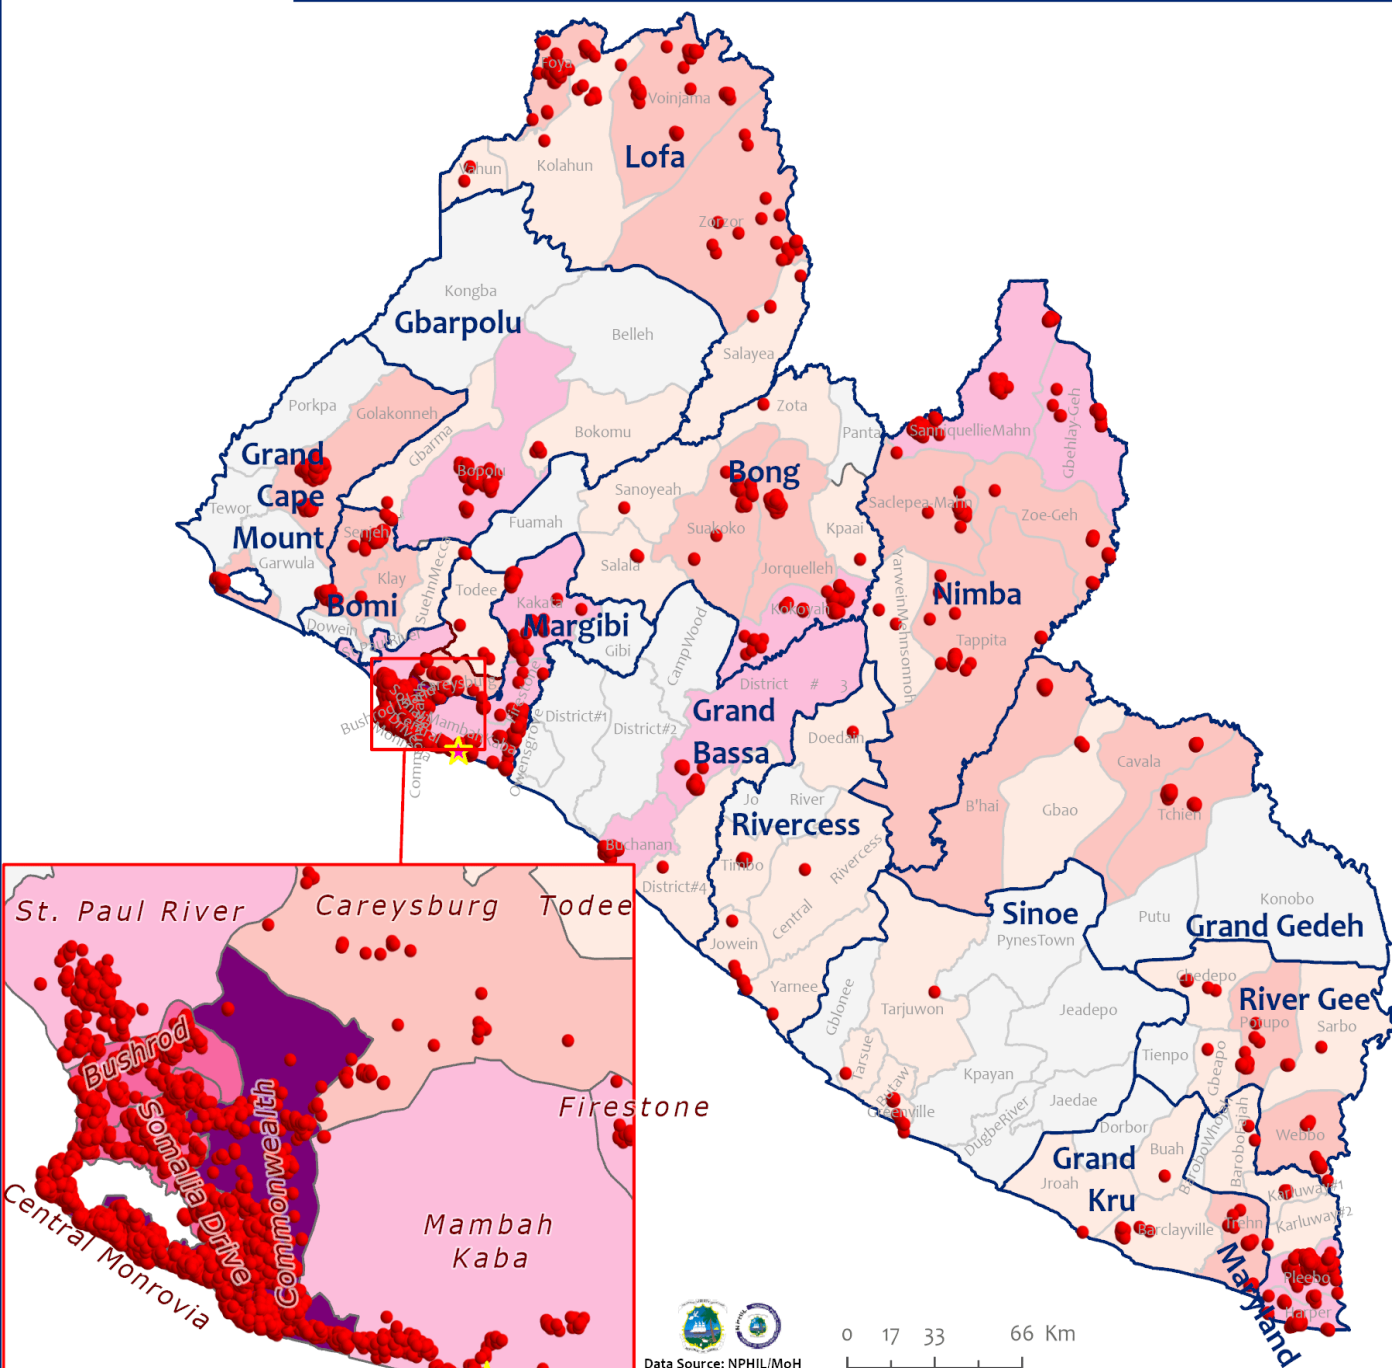

Total Cases: 7,508

Affected Counties	Cumulative Cases
Montserrado	5,808
Maryland	360
Margibi	302
Nimba	240
Lofa	165
Bong	149
Grand Bassa	110
River Gee	69
Bomi	64
Grand Gedeh	63
Gbarpolu	62
Grand Cape Mount	61
Grand Kru	26
Rivercess	16
Sinoe	13

- 1 - 50
- 51 - 100
- 101 - 200
- 201 - 500
- 501 - 6000

Cumulative cases

Active cases

New cases

1cm = 27 km

COVID-19 Cases by District in Liberia - July 17, 2022

Total Cases: 7,508

Affected Counties	Cumulative Cases
Montserrado	5,808
Maryland	360
Margibi	302
Nimba	240
Lofa	165
Bong	149
Grand Bassa	110
River Gee	69
Bomi	64
Grand Gedeh	63
Gbarpolu	62
Grand Cape	61
Mount	61
Grand Kru	26
Rivercess	16
Sinoe	13

Legend

Case Status

- ★ New confirmed case
- Confirmed cases

Cases / District

- 0
- 1-10
- 11-50
- 51-500
- 501-1000
- 1001-1500
- 1501-2000

Percent Distribution of COVID-19 Cases by Status in Liberia - July 17, 2022