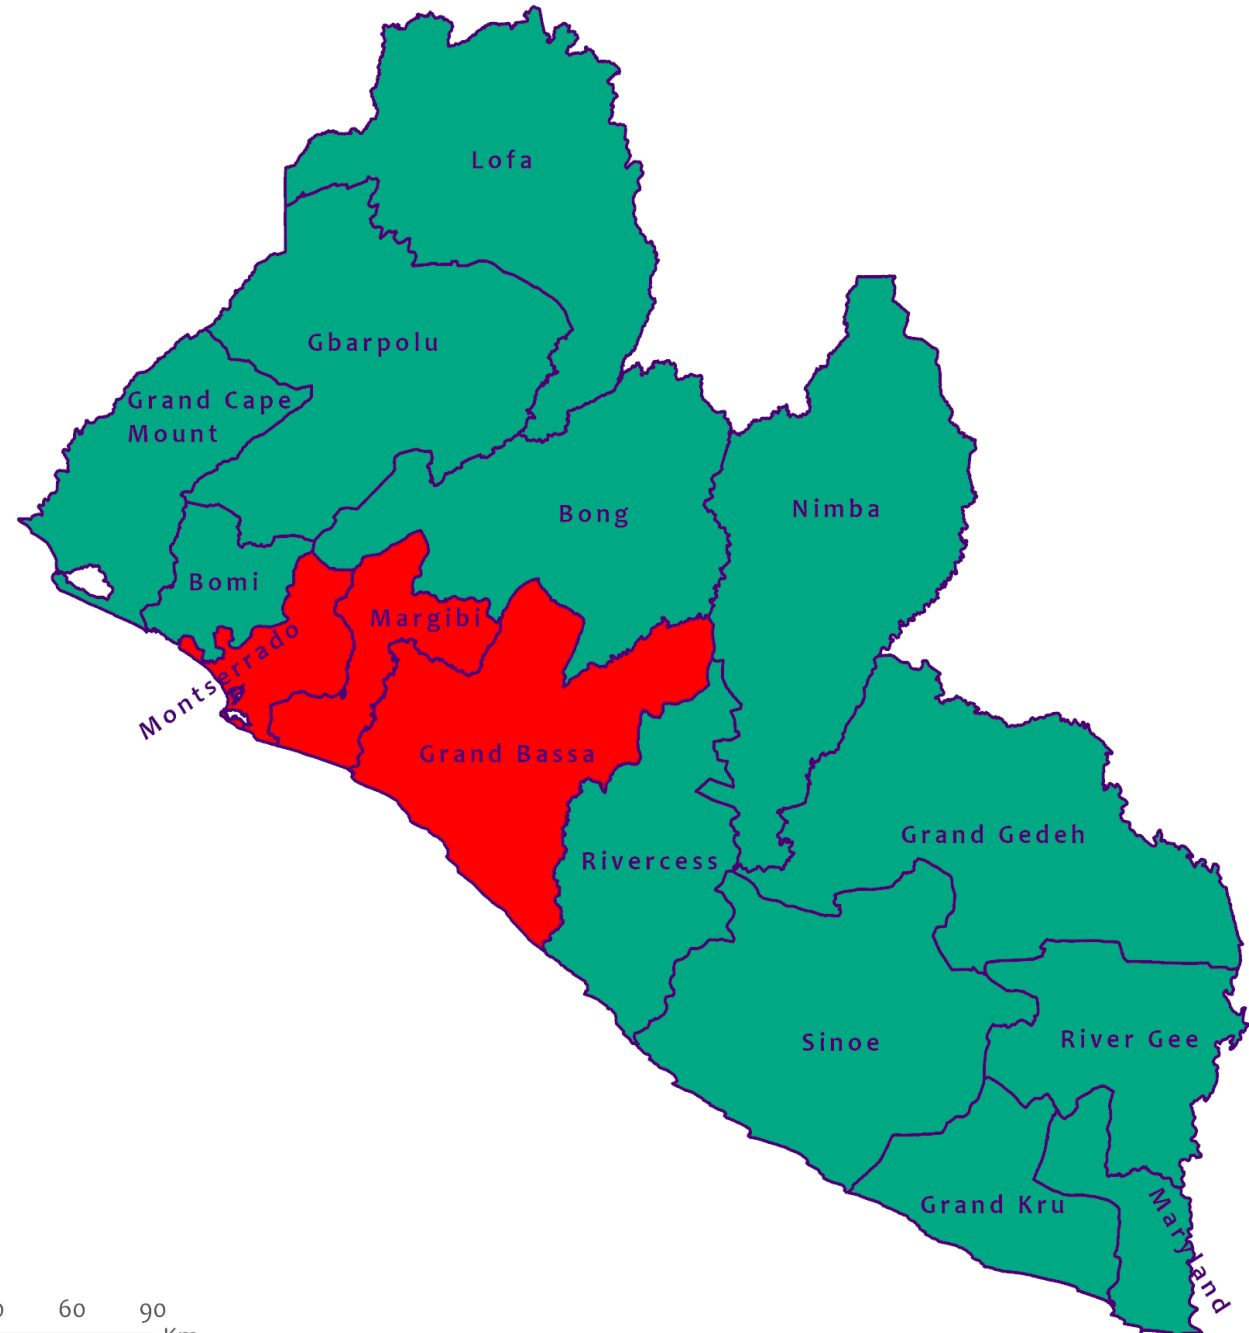

COVID-19 Status in Liberia by County July 17, 2022

Legend

County Status

- Preparedness
- 14-Day Countdown
- Response

Data Source: NPHIL/MoH

COVID-19 Status in Liberia by District July 17, 2022

Total Cases: 7,508

Affected Counties	Cumulative Cases
Montserrado	5,808
Maryland	360
Margibi	302
Nimba	240
Lofa	165
Bong	149
Grand Bassa	110
River Gee	69
Bomi	64
Grand Gedeh	63
Gbarpolu	62
Grand Cape Mount	61
Grand Kru	26
Rivercess	16
Sinoe	13