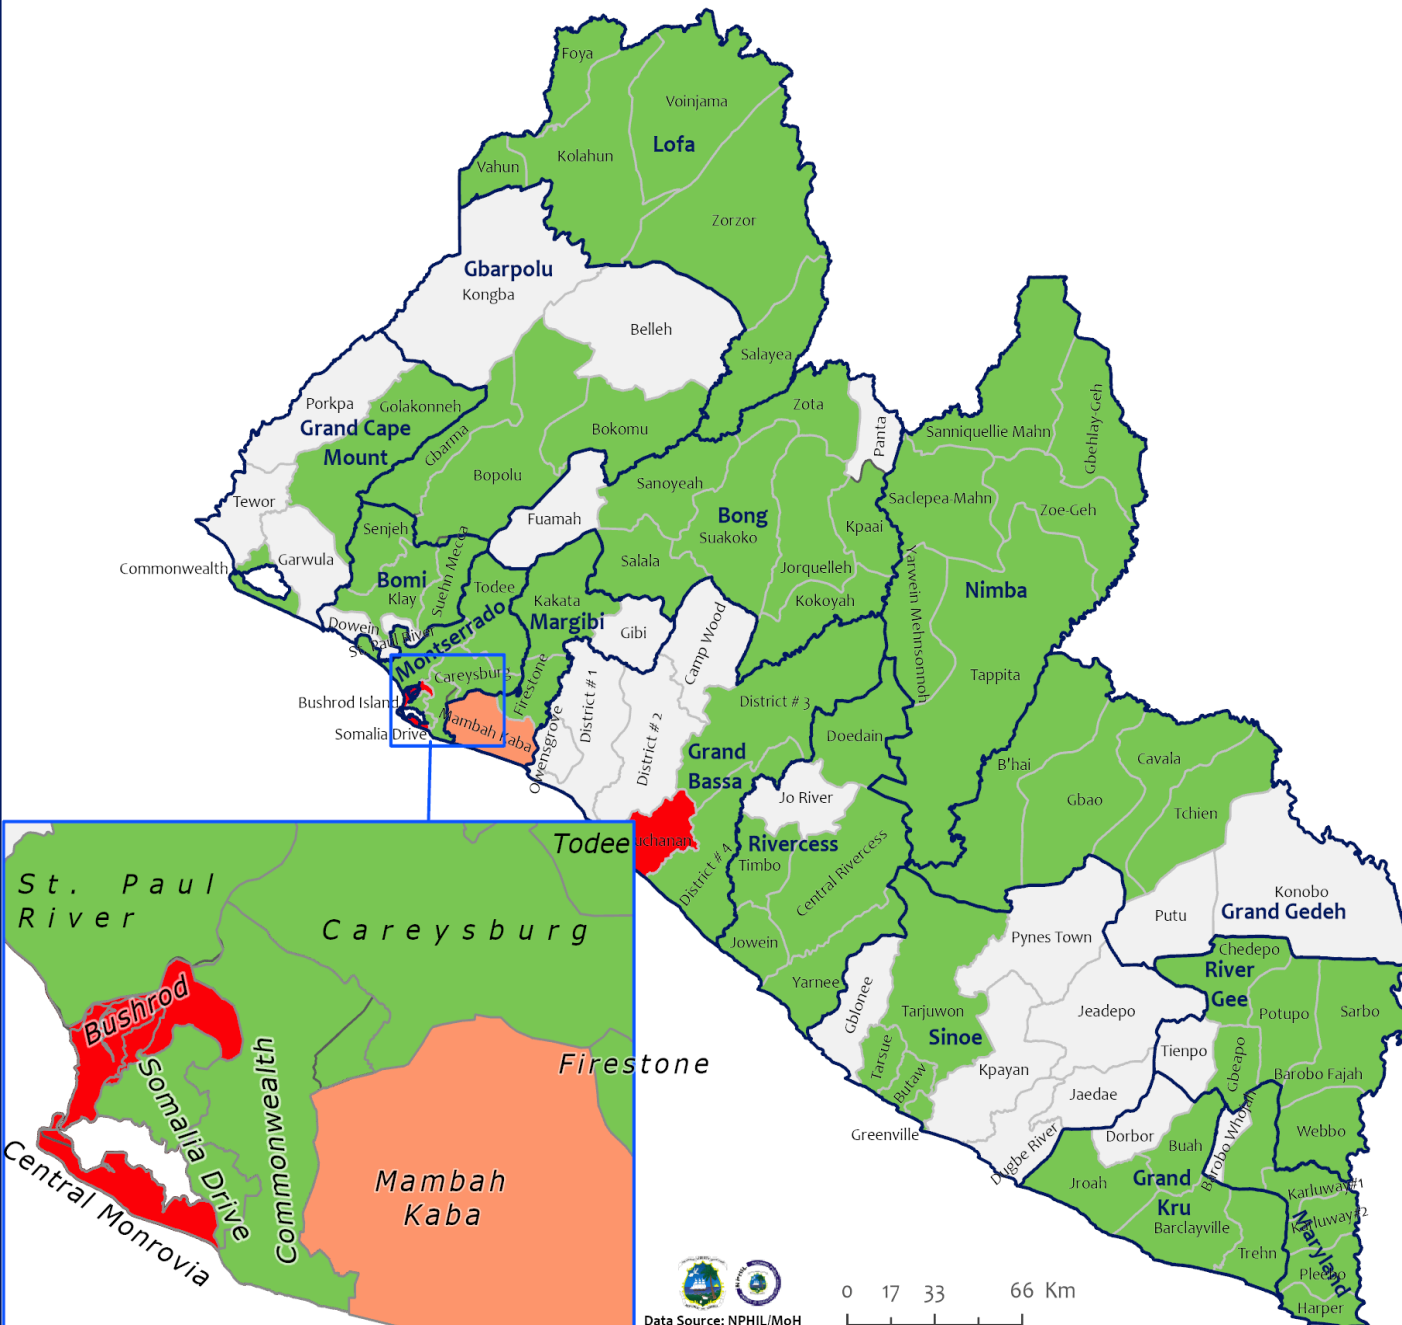

Daily and Cumulative Healthcare Worker (HCW) COVID-19 Cases and Deaths by County, Liberia, 16 March 2020 – 17 July 2022

County	New Suspected & High Risk Cases (Alive)			New Suspect Death	Laboratory Confirmed Cases	Confirmed Cases on Contact List	CUMULATIVE CASES (ALIVE & DEAD)	
	Suspect	High Risk	Total				Confirmed	Deaths
Bomi	0	0	0	0	0	0	19	0
Bong	0	0	0	0	0	0	30	4
Gbarpolu	0	0	0	0	0	0	1	1
Grand Bassa	0	0	0	0	0	0	26	0
Grand Gedeh	0	0	0	0	0	0	2	0
Grand Kru	0	0	0	0	0	0	14	0
Grand Cape Mount	0	0	0	0	0	0	0	0
Lofa	0	0	0	0	0	0	30	0
Margibi	0	0	0	0	0	0	22	1
Maryland	0	0	0	0	0	0	39	0
Montserrado	0	0	0	0	0	0	172	2
Nimba	0	0	0	0	0	0	30	0
Rivercess	0	0	0	0	0	0	6	0
River Gee	0	0	0	0	0	0	10	0
Sinoe	0	0	0	0	0	0	3	0
NATIONAL	0	0	0	0	0	0	404	8

Total Cases: 7,508

Affected Counties	Cumulative Cases
Montserrado	5,808
Maryland	360
Margibi	302
Nimba	240
Lofa	165
Bong	149
Grand Bassa	110
River Gee	69
Bomi	64
Grand Gedeh	63
Gbarpolu	62
Grand Cape Mount	61
Grand Kru	26
Rivercess	16
Sinoe	13

- 1 - 50
- 51 - 100
- 101 - 200
- 201 - 500
- 501 - 6000

Cumulative cases

Active cases

New cases

1cm = 27 km

COVID-19 Cases by District in Liberia - July 17, 2022

Total Cases: 7,508

Affected Counties	Cumulative Cases
Montserrado	5,808
Maryland	360
Margibi	302
Nimba	240
Lofa	165
Bong	149
Grand Bassa	110
River Gee	69
Bomi	64
Grand Gedeh	63
Gbarpolu	62
Grand Cape	61
Mount	61
Grand Kru	26
Rivercess	16
Sinoe	13