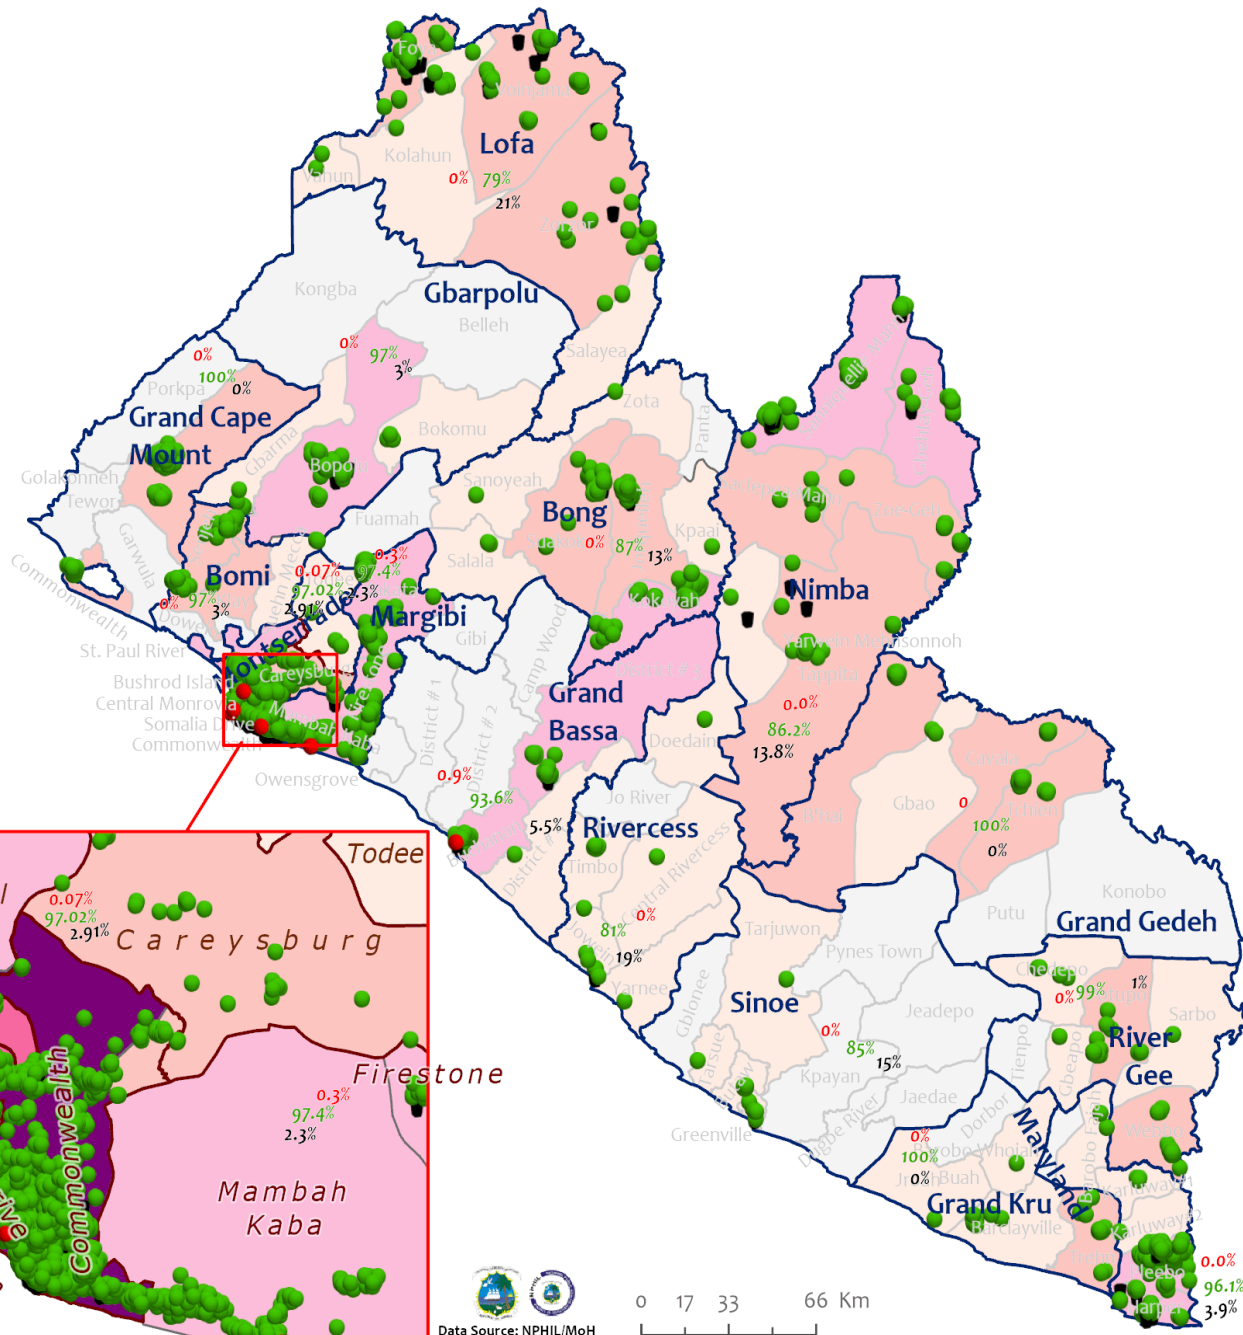

Total Cases: 7,508

Affected Counties	Cumulative Cases
Montserrado	5,808
Maryland	360
Margibi	302
Nimba	240
Lofa	165
Bong	149
Grand Bassa	110
River Gee	69
Bomi	64
Grand Gedeh	63
Gbarpolu	62
Grand Cape Mount	61
Grand Kru	26
Rivercess	16
Sinoe	13

- 1 - 50
- 51 - 100
- 101 - 200
- 201 - 500
- 501 - 6000

Cumulative cases

Active cases

New cases

1cm = 27 km

COVID-19 Cases by District in Liberia - July 17, 2022

Total Cases: 7,508

Affected Counties	Cumulative Cases
Montserrado	5,808
Maryland	360
Margibi	302
Nimba	240
Lofa	165
Bong	149
Grand Bassa	110
River Gee	69
Bomi	64
Grand Gedeh	63
Gbarpolu	62
Grand Cape	61
Mount	61
Grand Kru	26
Rivercess	16
Sinoe	13

Legend

Case Status

- ★ New confirmed case
- Confirmed cases

Cases / District

- 0
- 1-10
- 11-50
- 51-500
- 501-1000
- 1001-1500
- 1501-2000

Percent Distribution of COVID-19 Cases by Status in Liberia - July 17, 2022