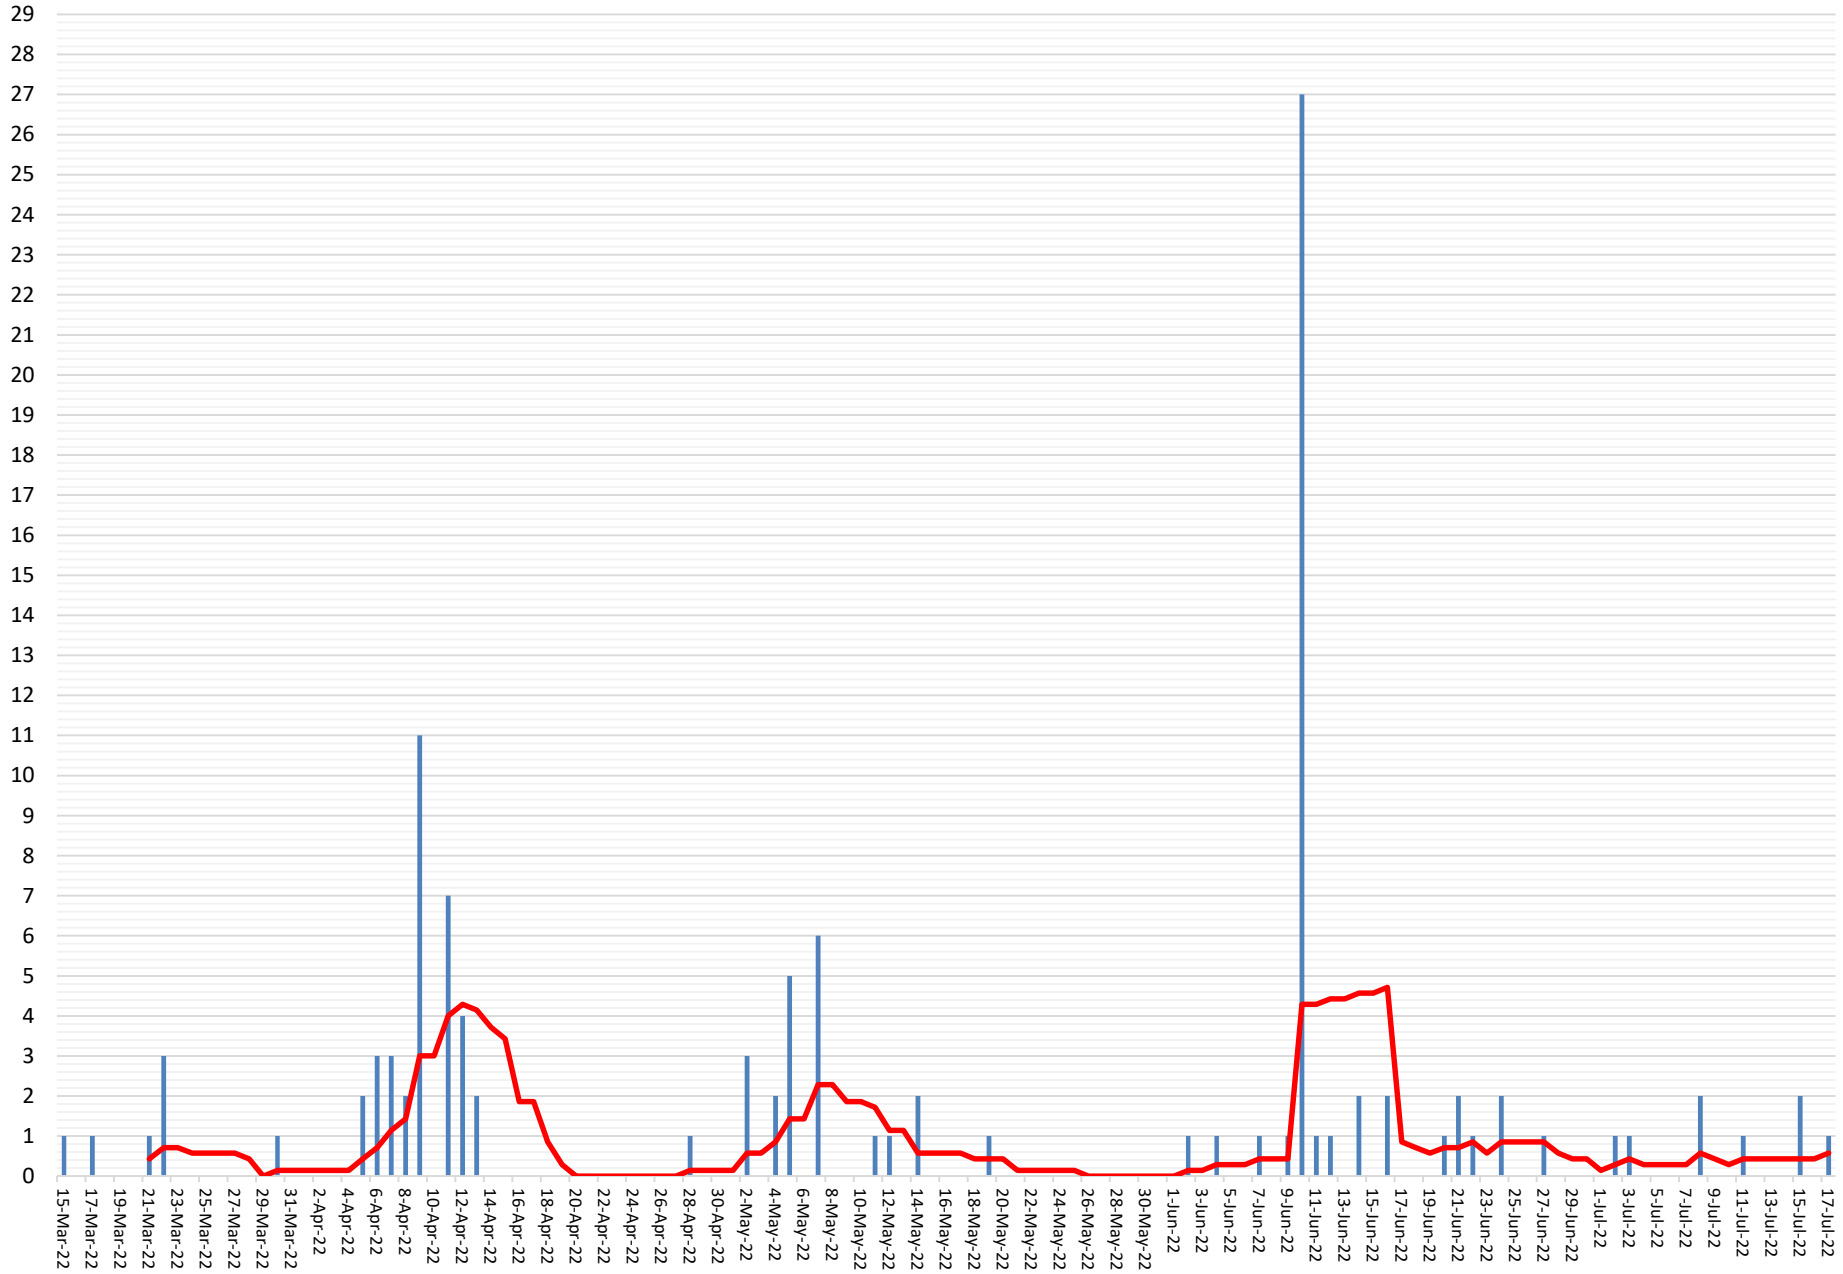

Daily and Cumulative Healthcare Worker (HCW) COVID-19 Cases and Deaths by County, Liberia, 16 March 2020 – 17 July 2022

County	New Suspected & High Risk Cases (Alive)			New Suspect Death	Laboratory Confirmed Cases	Confirmed Cases on Contact List	CUMULATIVE CASES (ALIVE & DEAD)	
	Suspect	High Risk	Total				Confirmed	Deaths
Bomi	0	0	0	0	0	0	19	0
Bong	0	0	0	0	0	0	30	4
Gbarpolu	0	0	0	0	0	0	1	1
Grand Bassa	0	0	0	0	0	0	26	0
Grand Gedeh	0	0	0	0	0	0	2	0
Grand Kru	0	0	0	0	0	0	14	0
Grand Cape Mount	0	0	0	0	0	0	0	0
Lofa	0	0	0	0	0	0	30	0
Margibi	0	0	0	0	0	0	22	1
Maryland	0	0	0	0	0	0	39	0
Montserrado	0	0	0	0	0	0	172	2
Nimba	0	0	0	0	0	0	30	0
Rivercess	0	0	0	0	0	0	6	0
River Gee	0	0	0	0	0	0	10	0
Sinoe	0	0	0	0	0	0	3	0
NATIONAL	0	0	0	0	0	0	404	8

Covid-19 Daily Cases & 7 Days Moving Average